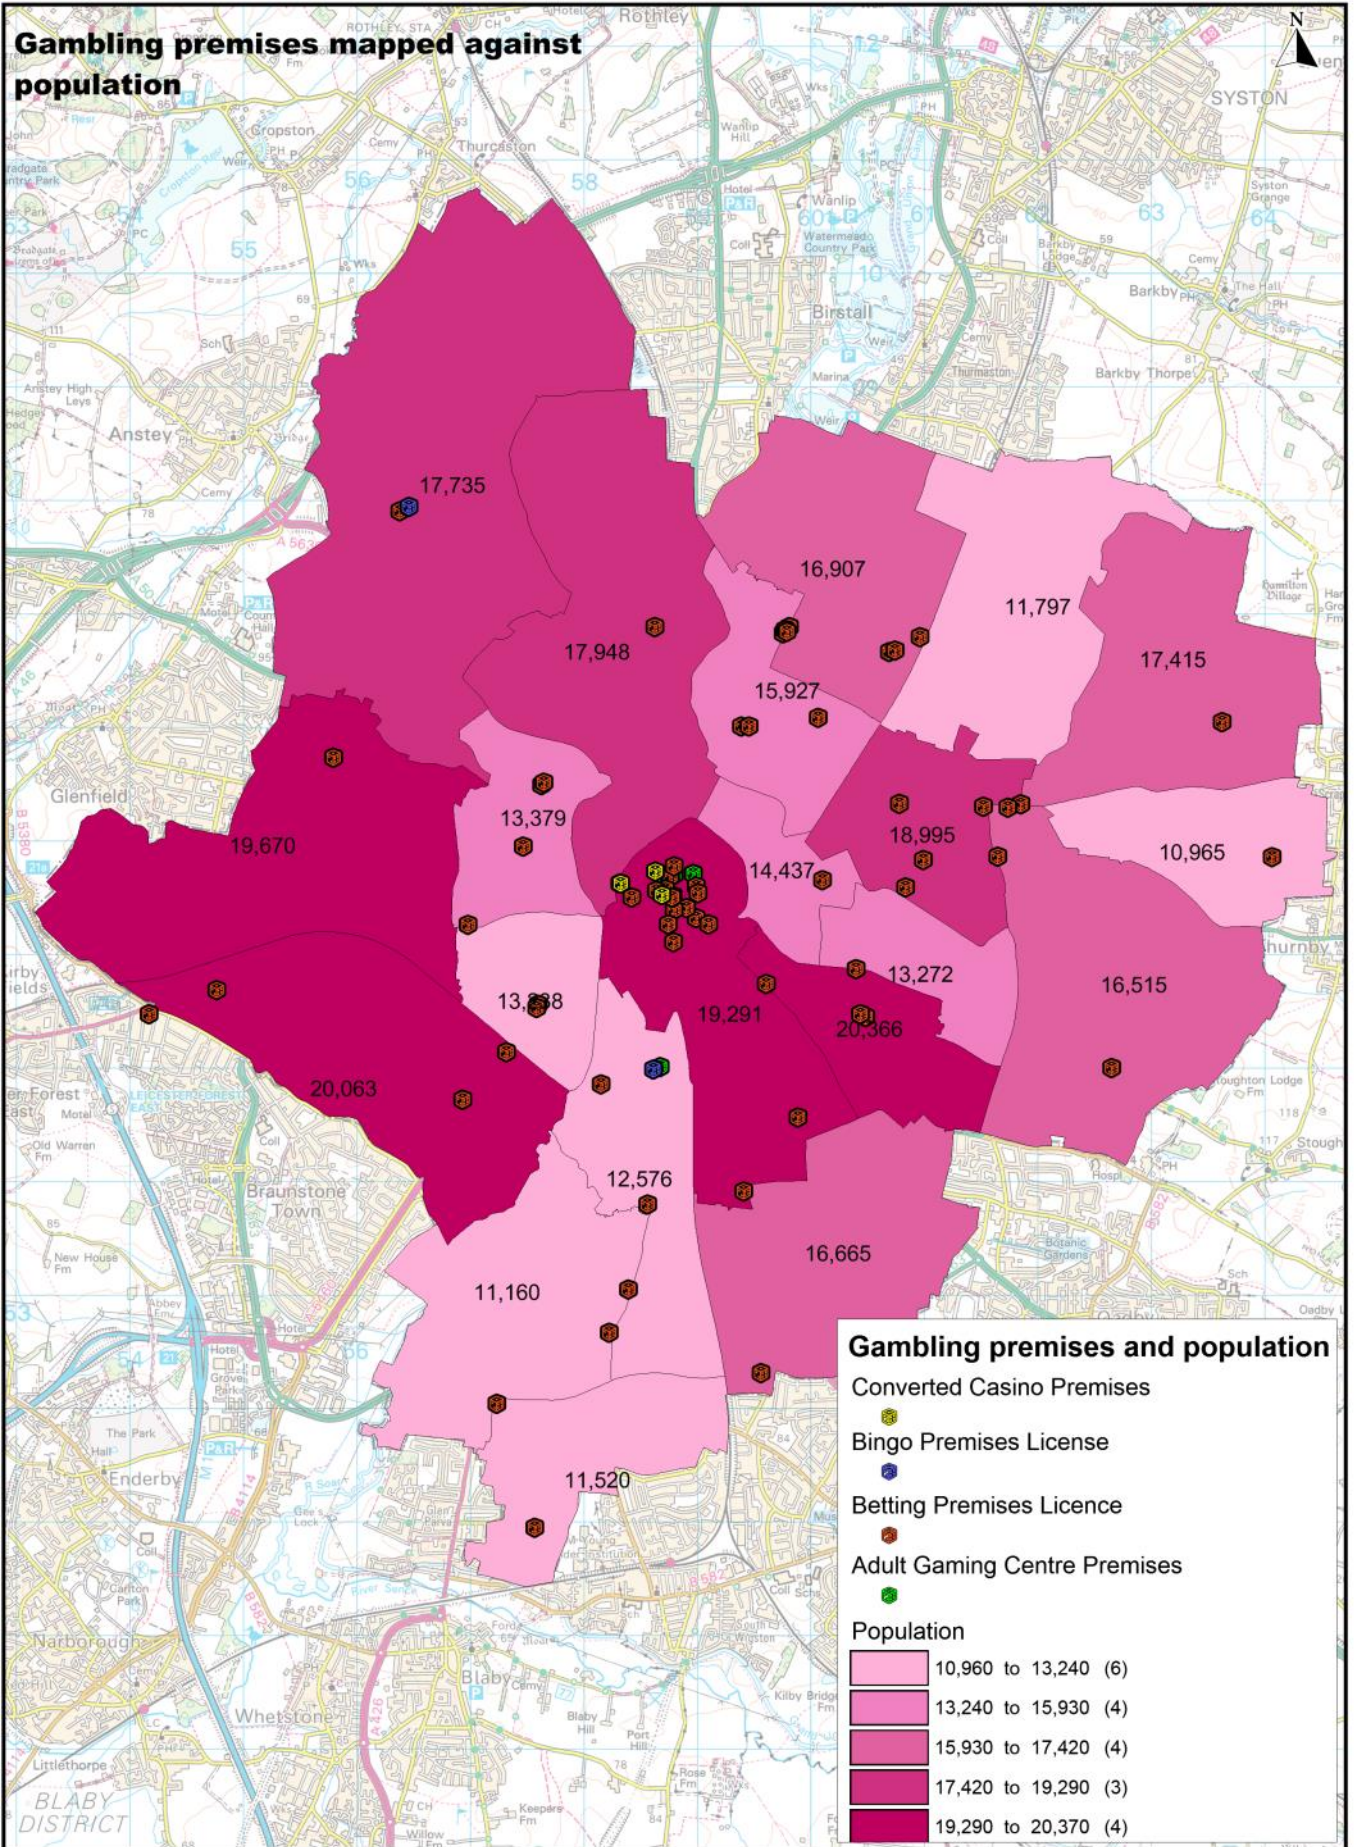

# Gambling premises and Indices of Deprivation

# Gambling premises mapped against potential gambling risk

© Crown copyright and database rights  
 2015 Ordnance Survey 100019264

Date: 09/02/2016

This was calculated by dividing the ward population by the number of gambling premises for that ward.

# Gambling premises mapped against population