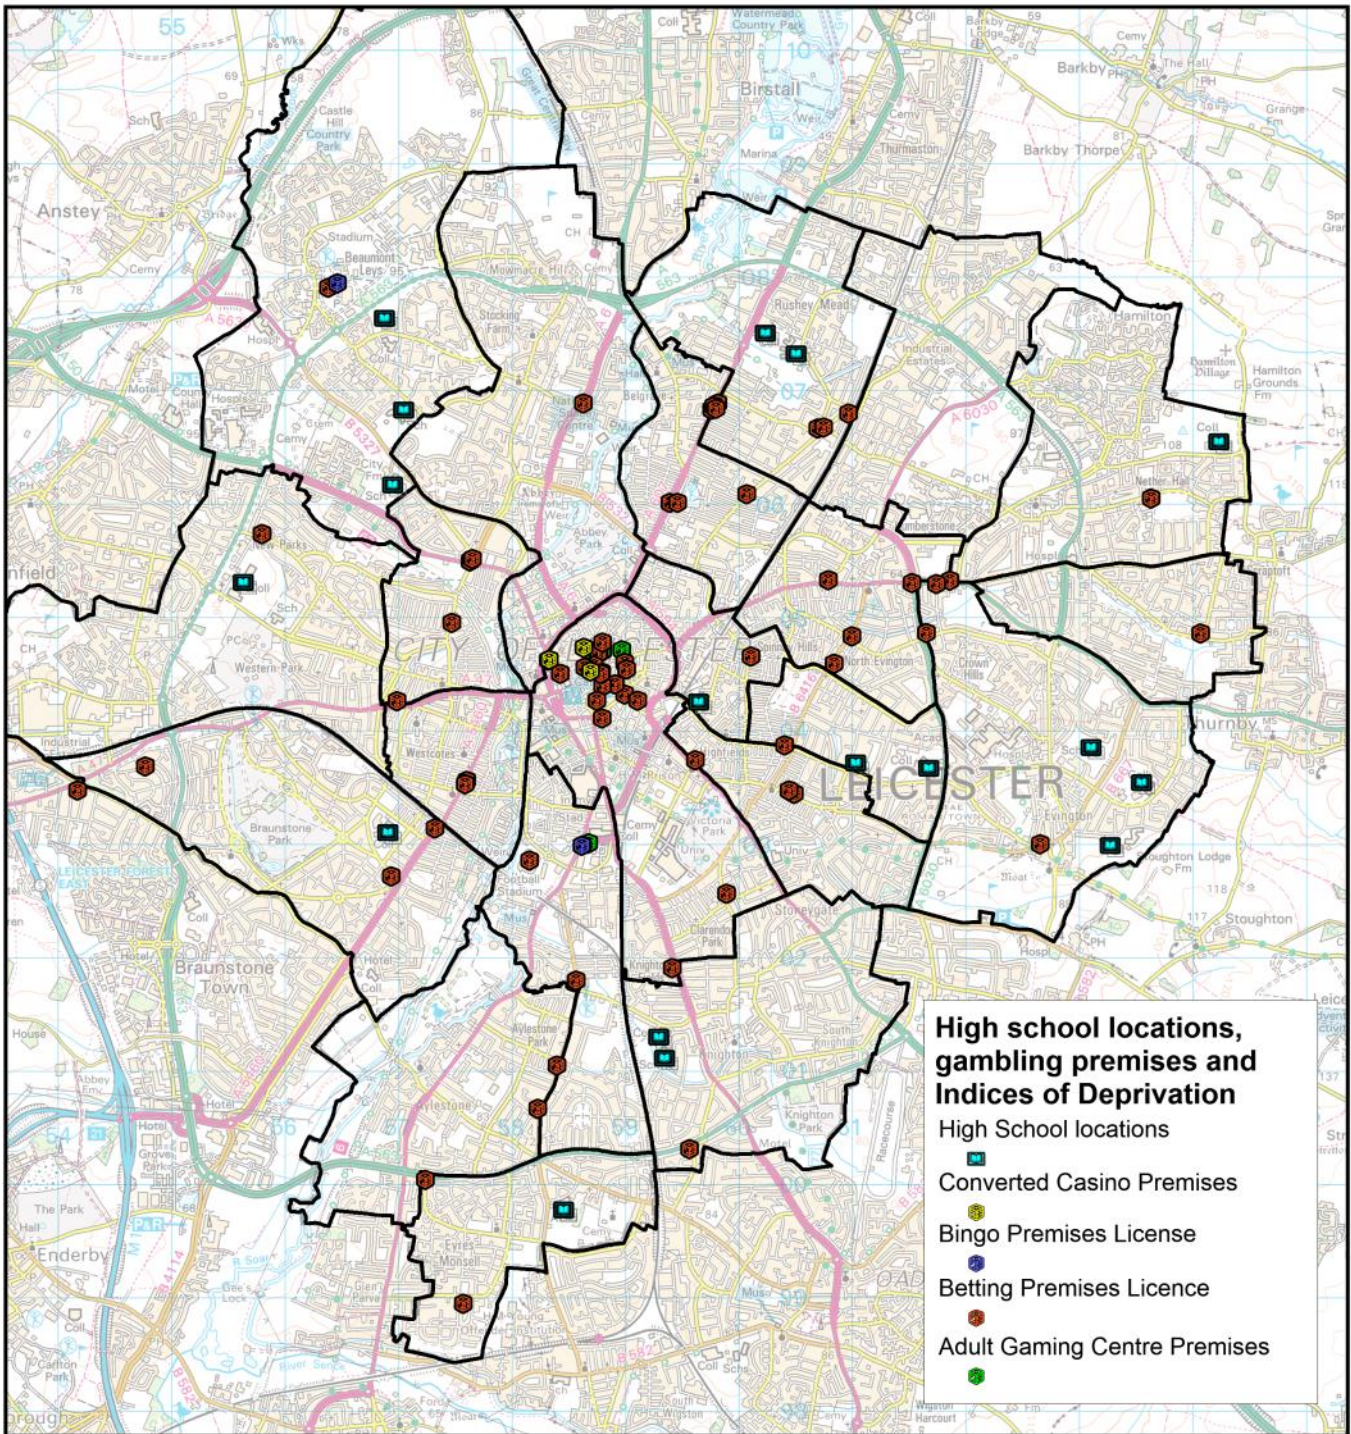

High Schools and gambling premises