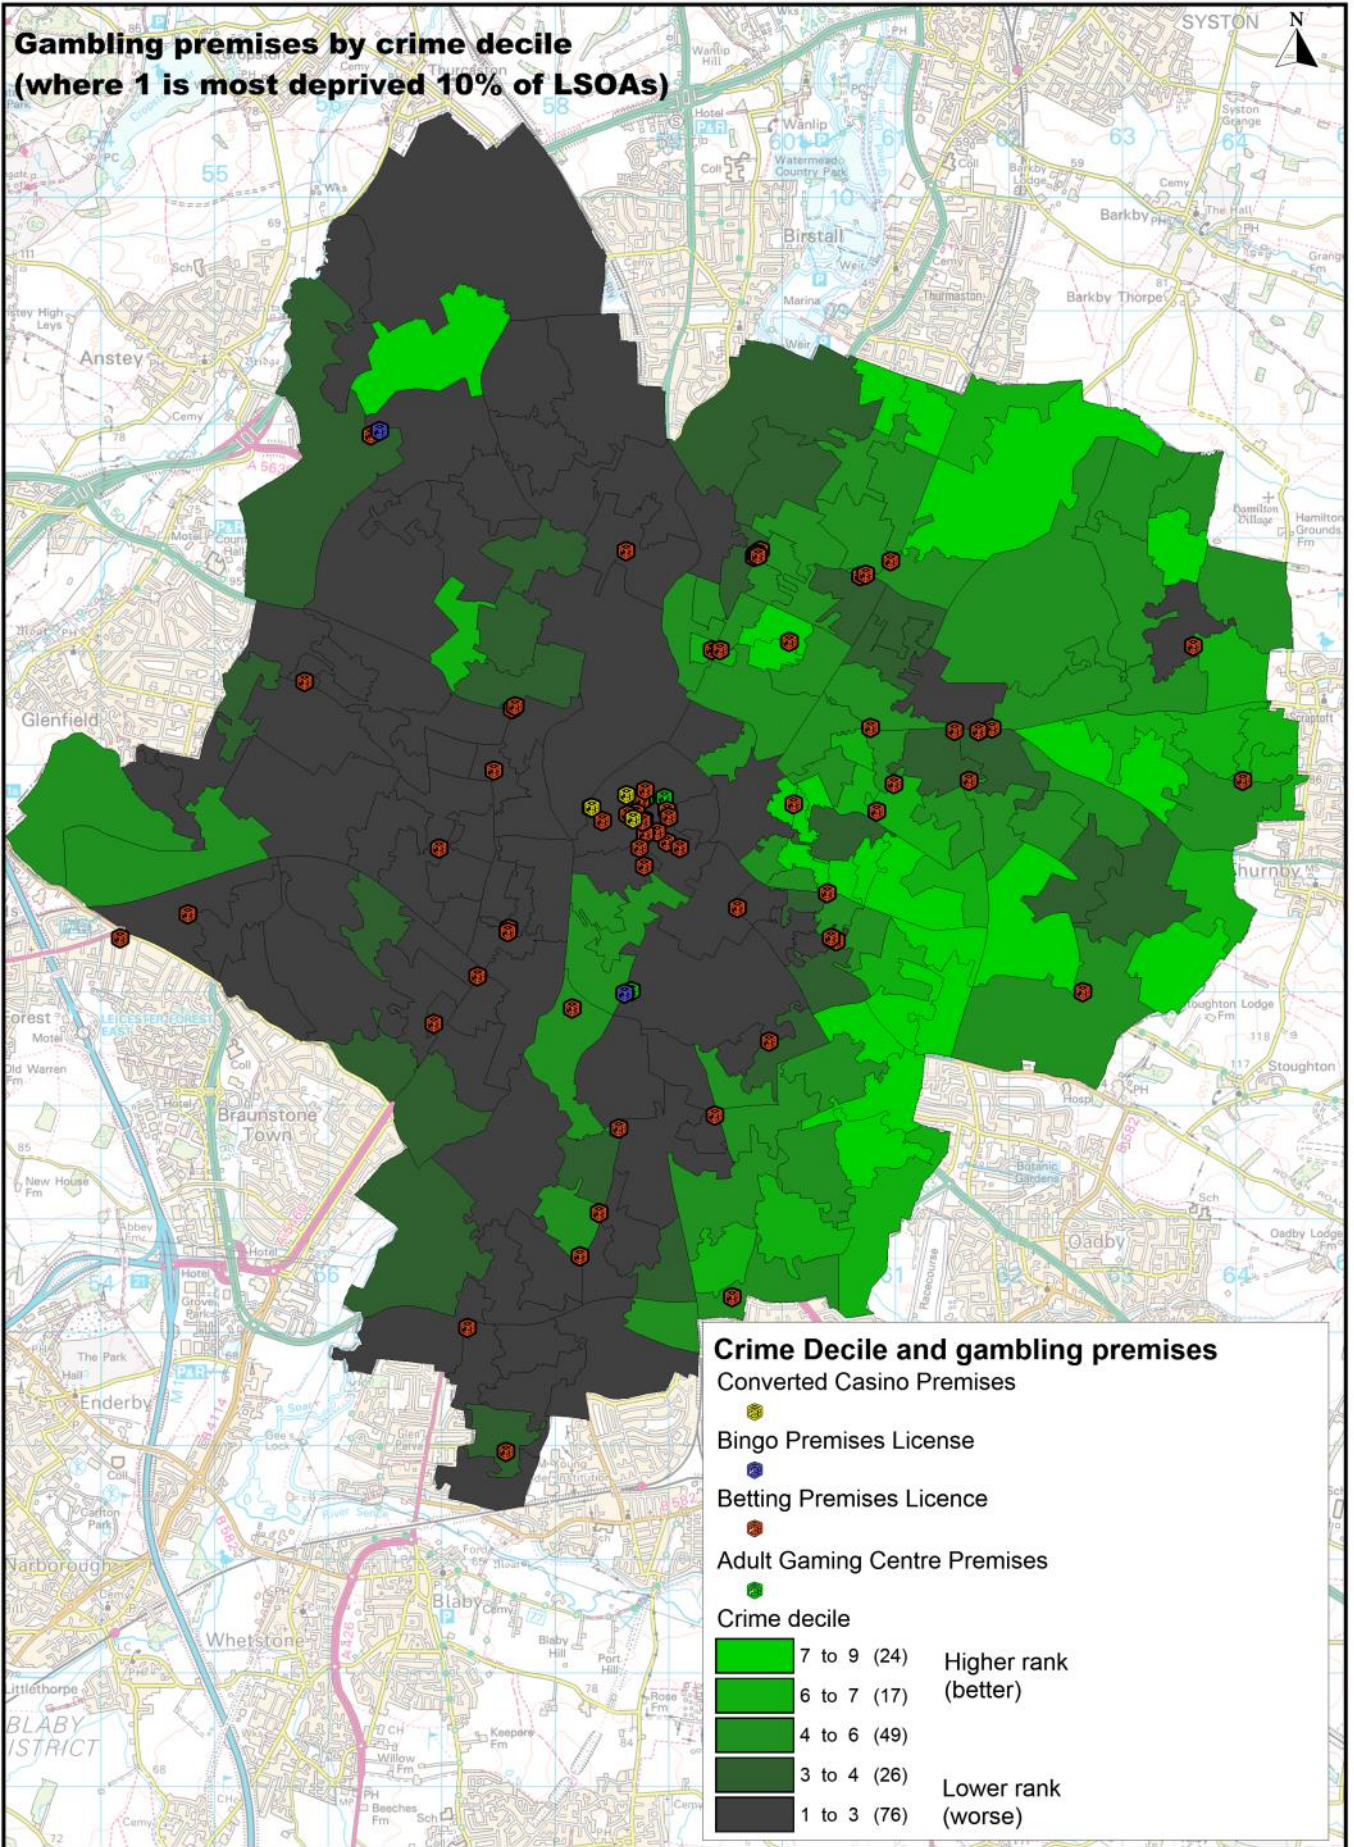

© Crown copyright and database rights  
2015 Ordnance Survey 100019264

Date: 09/02/2016

<b>Origin</b>	<b>Destination</b>	<b>Distance_Result</b>	<b>Distance_Unit</b>	<b>Criteria1</b>	<b>Criteria2</b>
William Hill	Oakam Ltd	3.987734	metres		
Betfred	Cash Generator	7.069325	metres		
Ladbrokes	PerfectHome	7.608928	metres		
Ladbrokes	H&T Pawnbrokers	11.038254	metres		
Paddy Power	PerfectHome	13.308600	metres		
William Hill	Everyday Loans	21.911462	metres		
Stan James	Cash Shop	22.554311	metres		
William Hill	The Money Shop	66.099921	metres		
Ladbrokes	Loans 2 Go	71.907291	metres		
Betfred	H&T Pawnbrokers	123.150580	metres		
Coral	The Money Shop	133.002580	metres		
Coral Racing Ltd	The Money Shop	138.115610	metres		
Stan James	Universal Cash Loans	159.033101	metres		
Ladbrokes	The Money Shop	169.607738	metres		
William Hill	The Money Shop	234.057672	metres		
Mark Jarvis	Universal Cash Loans	257.695430	metres		
Ladbrokes	Universal Cash Loans	319.315140	metres		
Betfred	Mortgages & Loans	357.947998	metres		
Paddy Power	Mortgages & Loans	379.215426	metres		

# Crime

**Gambling premises by crime decile  
(where 1 is most deprived 10% of LSOAs)**

**Crime Decile and gambling premises**

Converted Casino Premises  
 Bingo Premises License  
 Betting Premises Licence  
 Adult Gaming Centre Premises

**Crime decile**

	7 to 9 (24)	Higher rank (better)
	6 to 7 (17)	
	4 to 6 (49)	
	3 to 4 (26)	Lower rank (worse)
	1 to 3 (76)	

**Gambling premises by crime national rank  
(where 1 is most deprived)**

**Crime national rank and gambling premises**