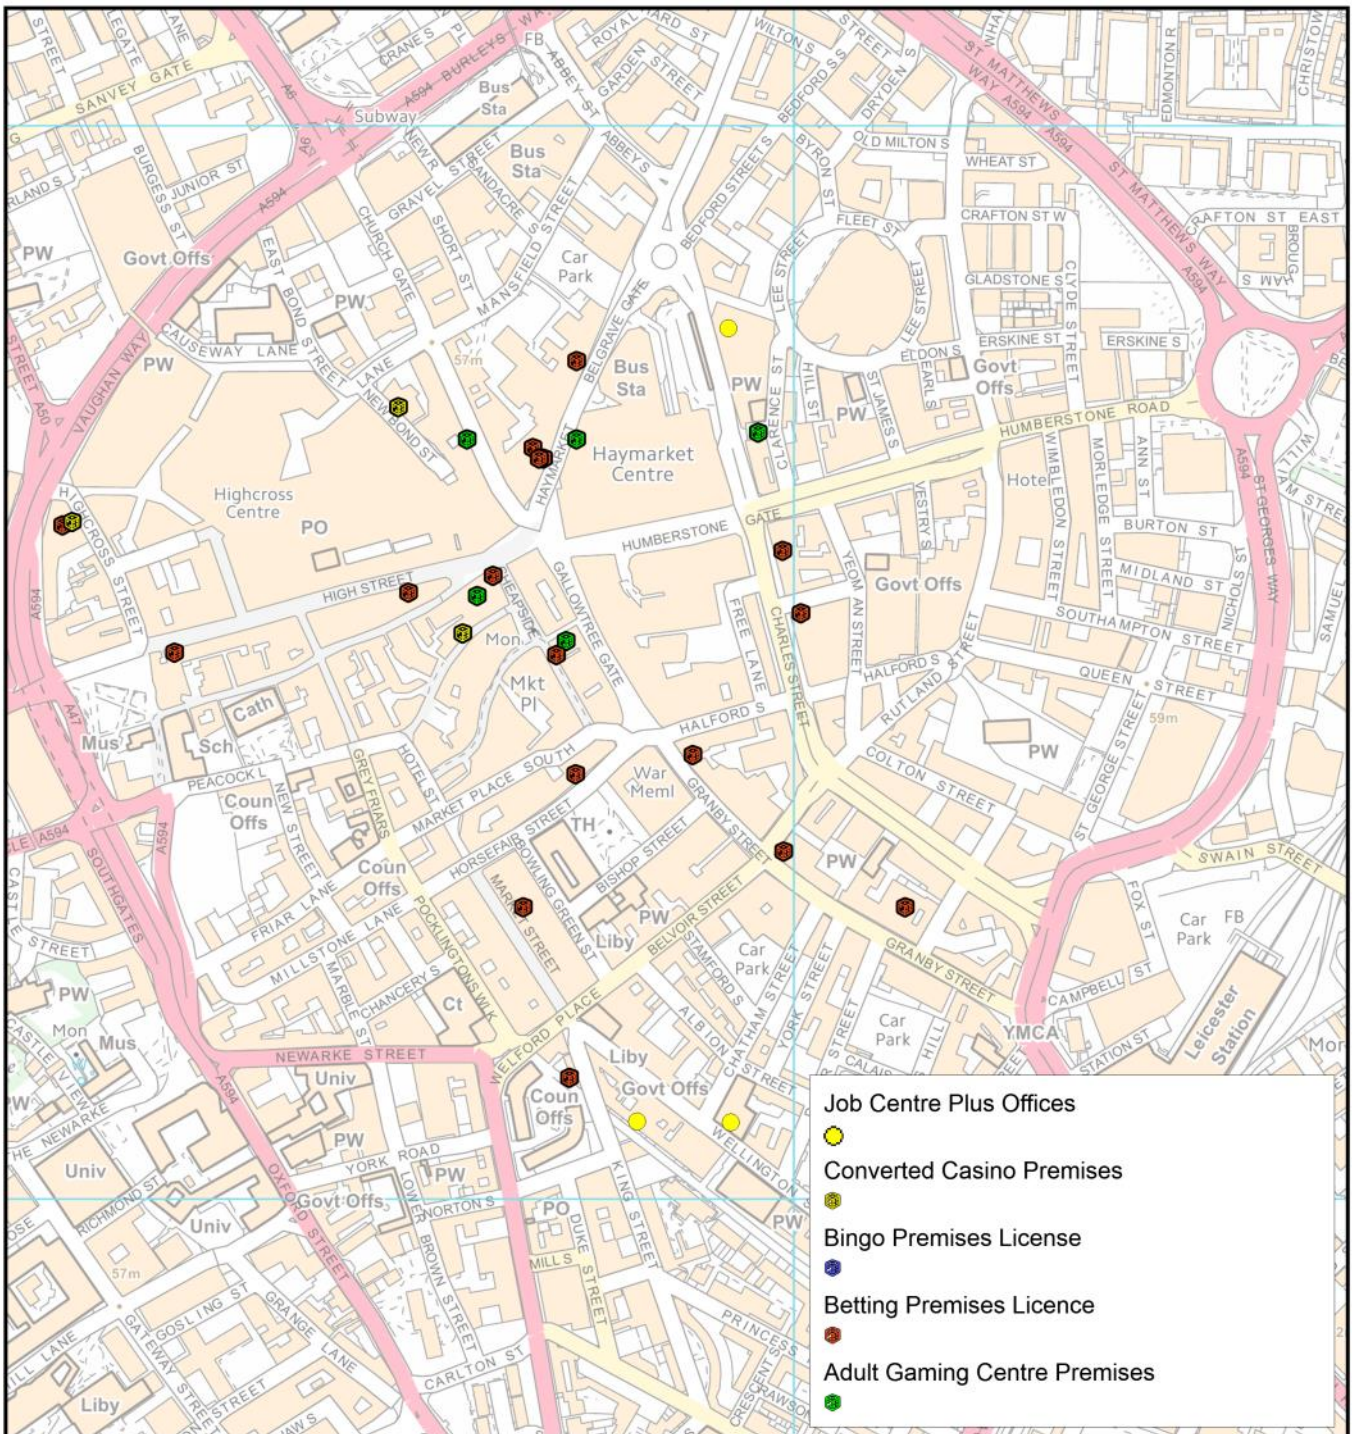

Gambling premises and Jobcentre Plus offices