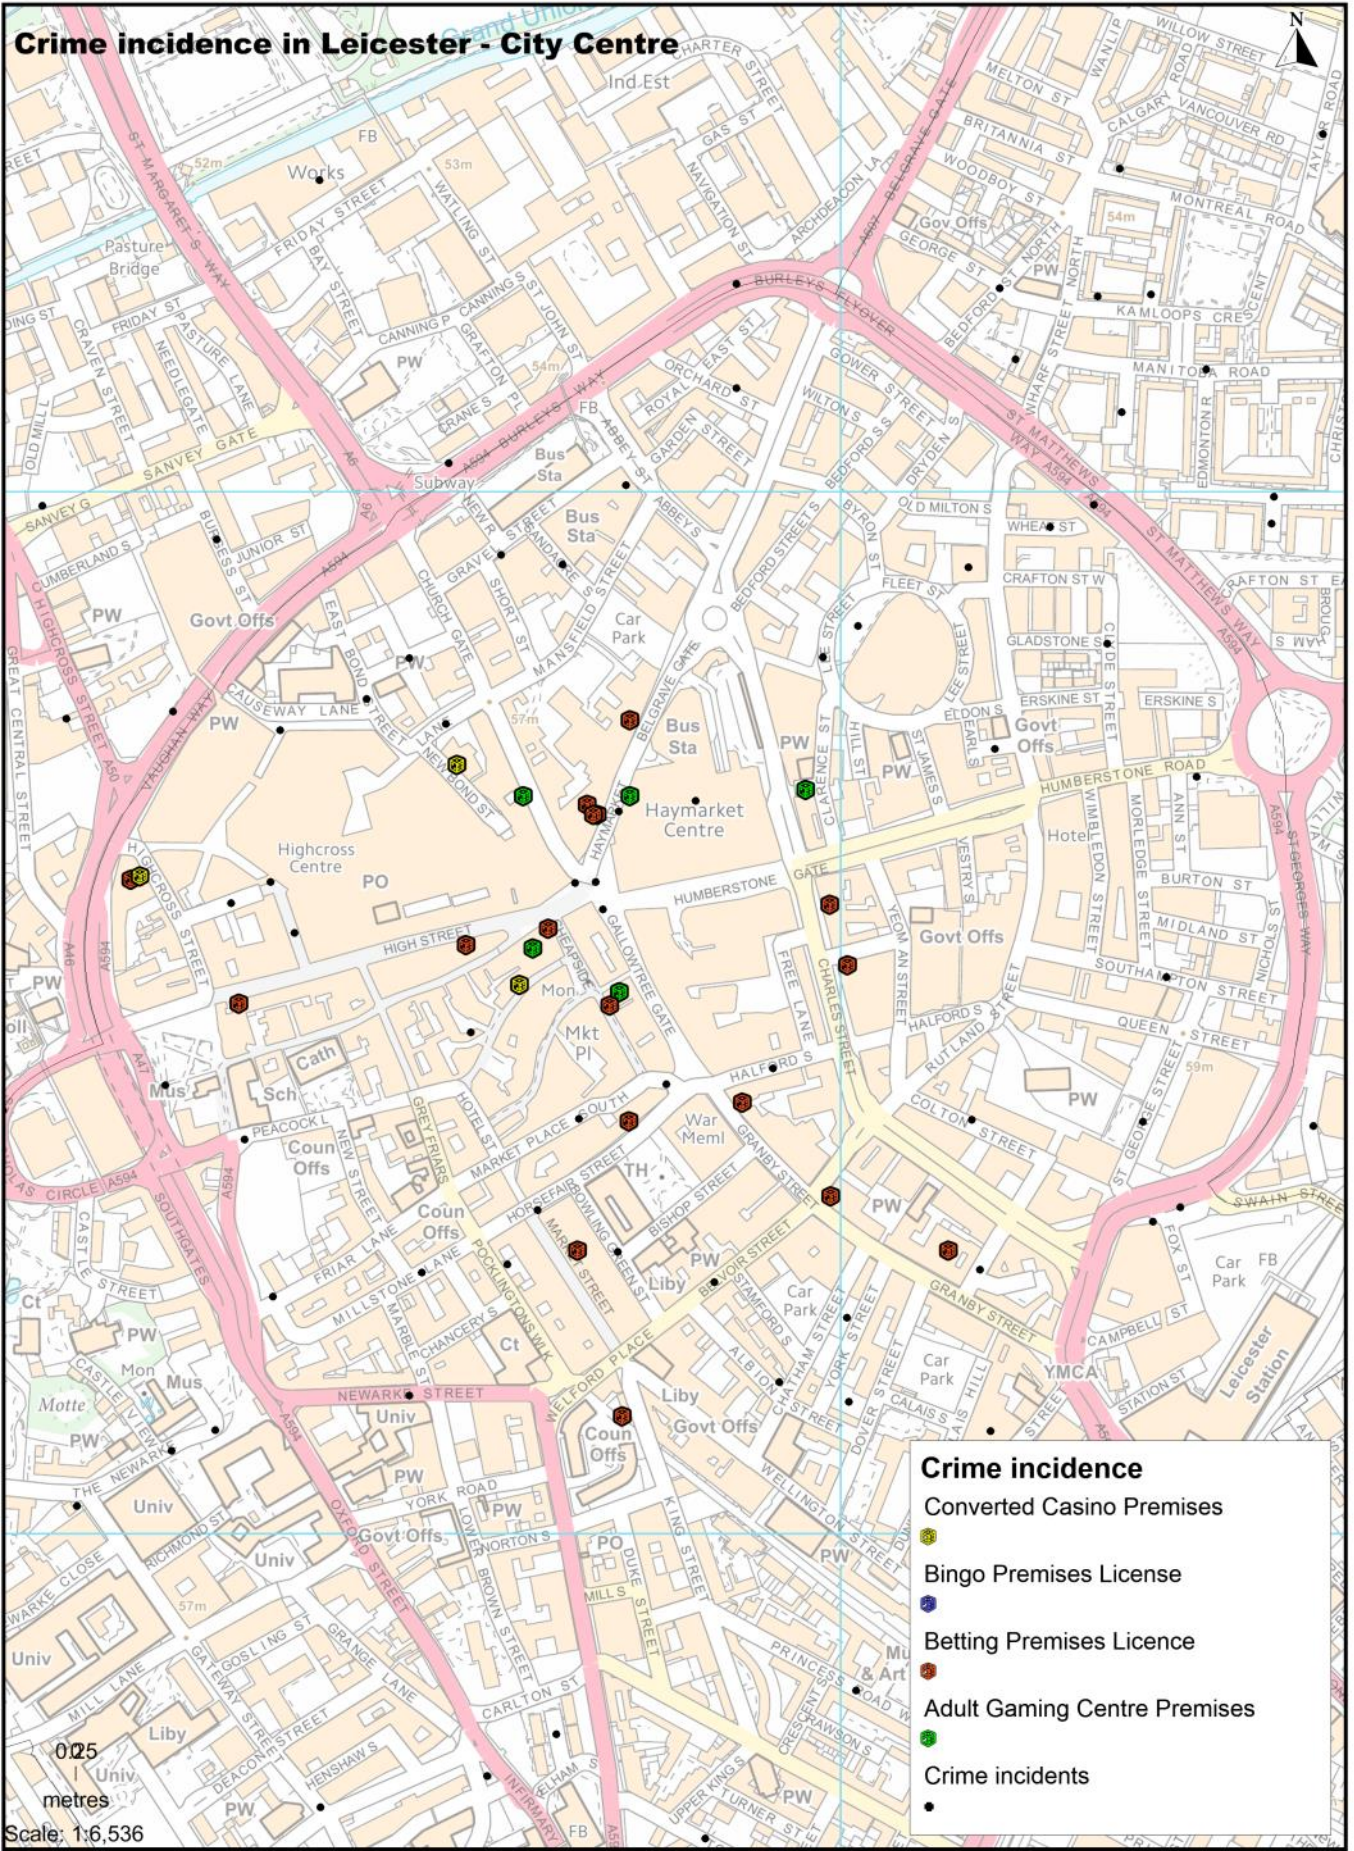

Crime incidence in Leicester - City Centre

Crime incidence

- Converted Casino Premises
- Bingo Premises License
- Betting Premises Licence
- Adult Gaming Centre Premises
- Crime incidents

© Crown copyright and database rights
2015 Ordnance Survey 100019264

Date: 09/02/2016