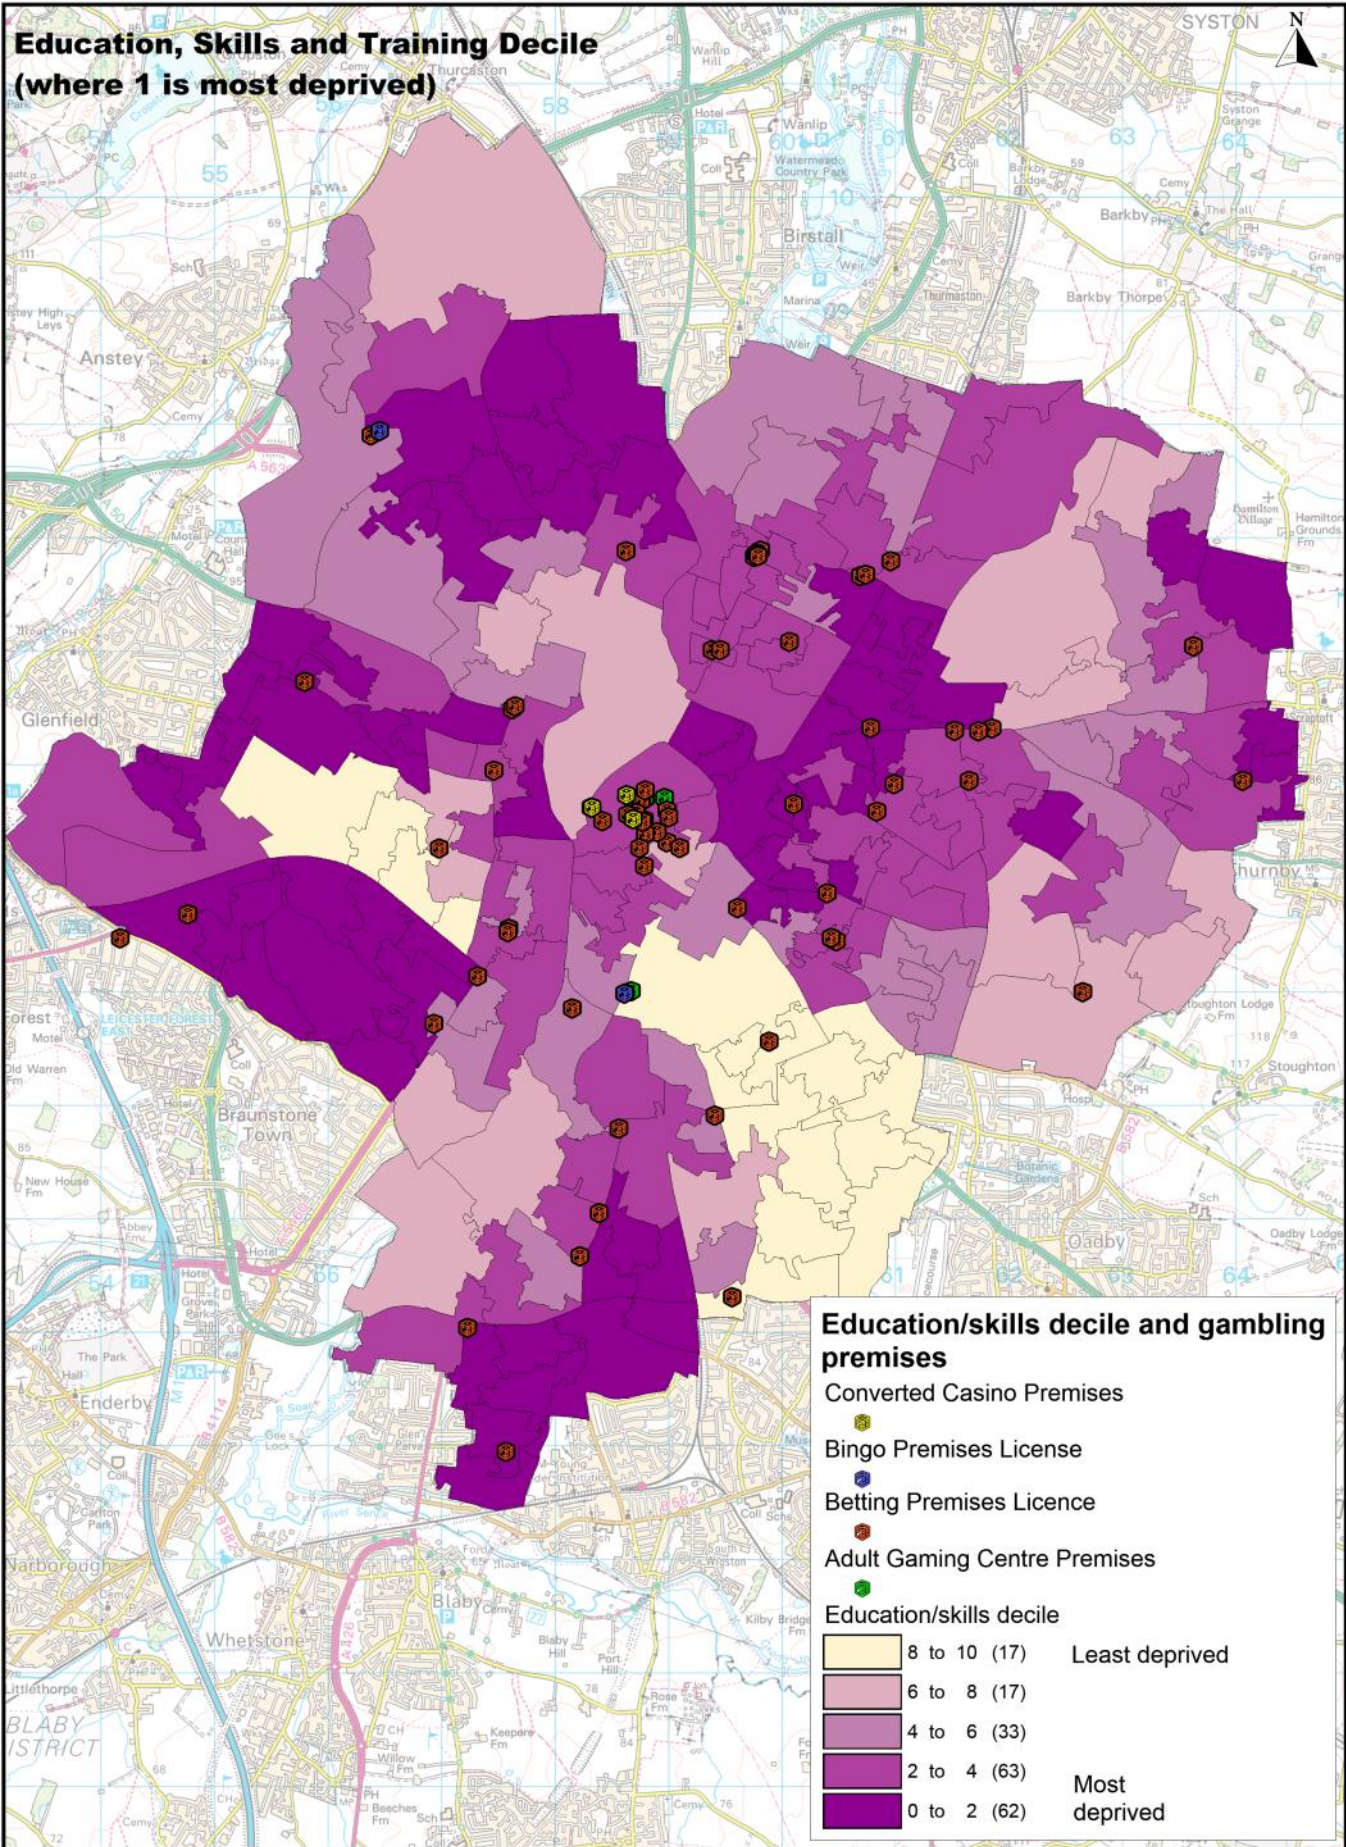

# Gambling premises and Jobcentre Plus offices

**Gambling premises and employment decile  
(where 1 is most deprived 10% of LSOAs)**

**Employment Decile and gambling pr**

- Converted Casino Premises
- Bingo Premises License
- Betting Premises Licence
- Adult Gaming Centre Premises

Indices of Deprivation by employment decile

6 to 10 (36)	Least deprived
5 to 6 (26)	
4 to 5 (30)	
3 to 4 (38)	
1 to 3 (62)	Most deprived

**Gambling premises by income decile  
(where 1 is most deprived 10% of LSOAs)**