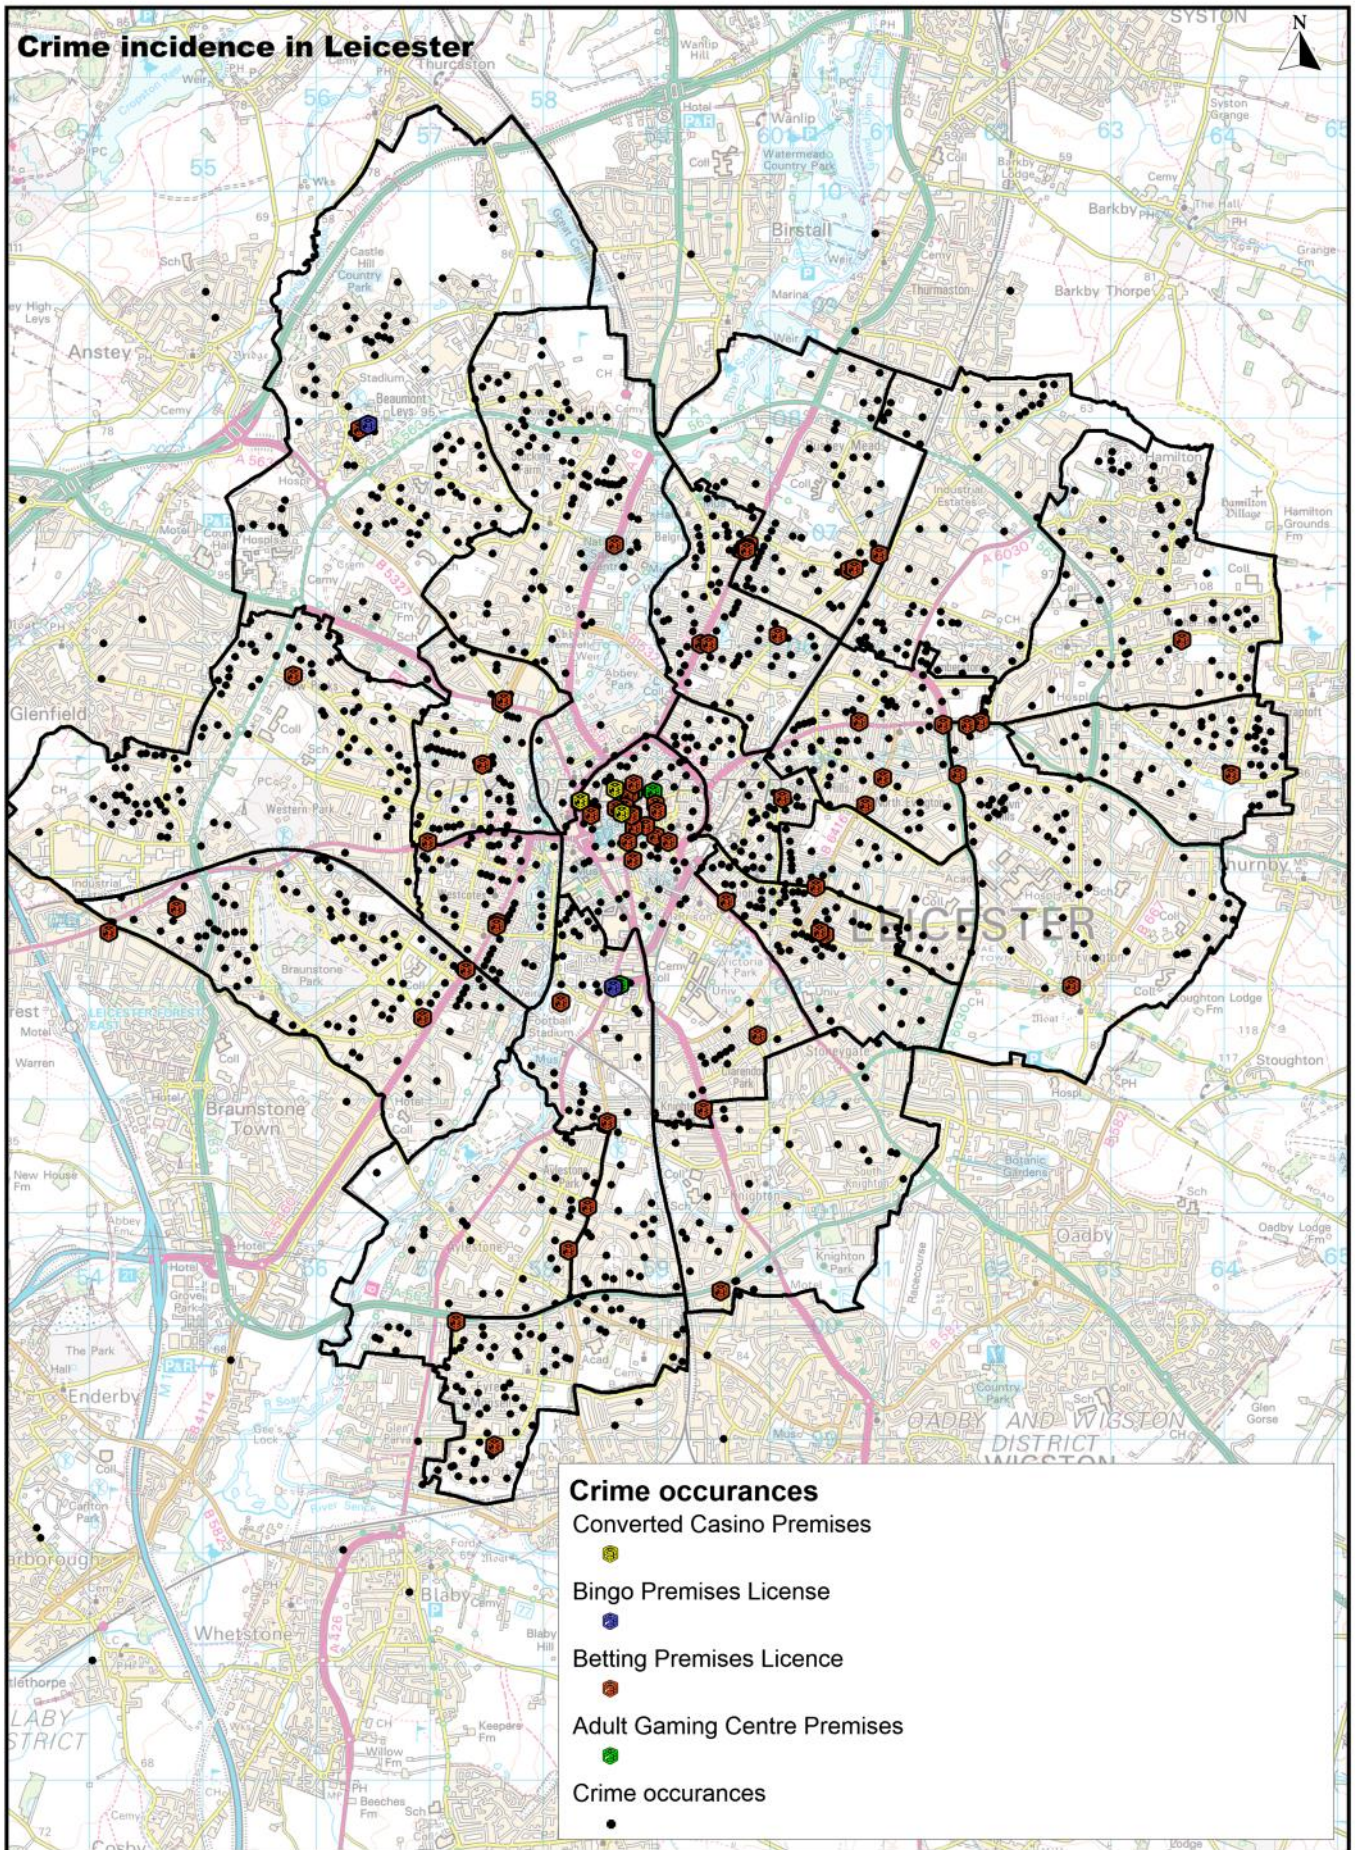

© Crown copyright and database rights  
2015 Ordnance Survey 100019264

Date: 09/02/2016

<b>Origin</b>	<b>Destination</b>	<b>Distance_Result</b>	<b>Distance_Unit</b>	<b>Criteria1</b>	<b>Criteria2</b>
William Hill	Oakam Ltd	3.987734	metres		
Betfred	Cash Generator	7.069325	metres		
Ladbrokes	PerfectHome	7.608928	metres		
Ladbrokes	H&T Pawnbrokers	11.038254	metres		
Paddy Power	PerfectHome	13.308600	metres		
William Hill	Everyday Loans	21.911462	metres		
Stan James	Cash Shop	22.554311	metres		
William Hill	The Money Shop	66.099921	metres		
Ladbrokes	Loans 2 Go	71.907291	metres		
Betfred	H&T Pawnbrokers	123.150580	metres		
Coral	The Money Shop	133.002580	metres		
Coral Racing Ltd	The Money Shop	138.115610	metres		
Stan James	Universal Cash Loans	159.033101	metres		
Ladbrokes	The Money Shop	169.607738	metres		
William Hill	The Money Shop	234.057672	metres		
Mark Jarvis	Universal Cash Loans	257.695430	metres		
Ladbrokes	Universal Cash Loans	319.315140	metres		
Betfred	Mortgages & Loans	357.947998	metres		
Paddy Power	Mortgages & Loans	379.215426	metres		

**Crime decile**

	7 to 9 (24)	Higher rank (better)
	6 to 7 (17)	
	4 to 6 (49)	
	3 to 4 (26)	Lower rank (worse)
	1 to 3 (76)	

**Gambling premises by crime national rank  
(where 1 is most deprived)**

**Crime national rank and gambling premises**

Converted Casino Premises

Bingo Premises License

Betting Premises Licence

Adult Gaming Centre Premises

Crime rank

	22,000 to 27,500 (14)	Higher rank (better)
	16,500 to 22,000 (25)	
	11,000 to 16,500 (44)	
	5,500 to 11,000 (44)	
	0 to 5,500 (65)	Lower rank (worse)