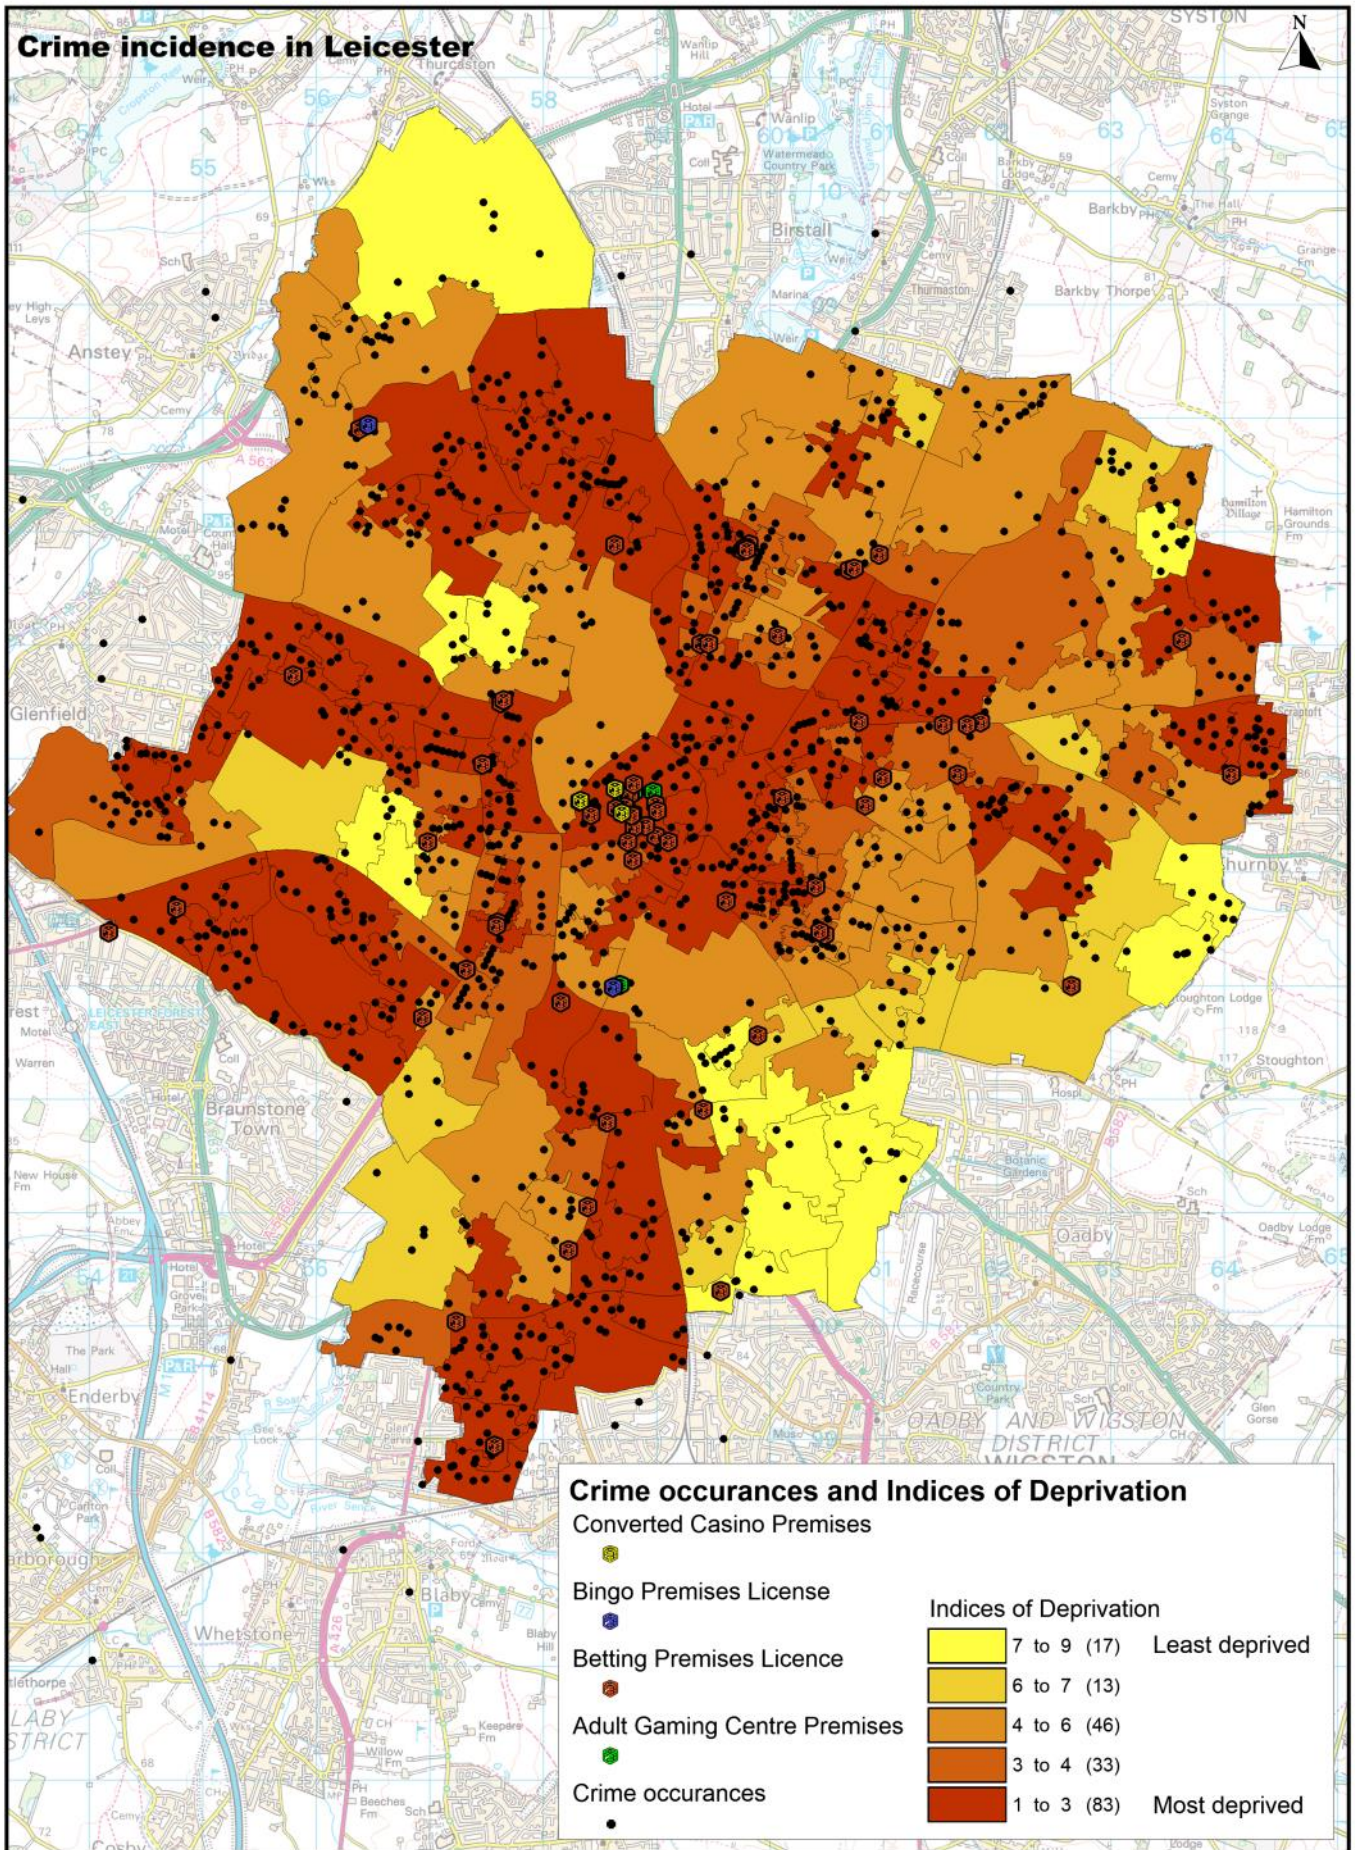

© Crown copyright and database rights
2015 Ordnance Survey 100019264

Date: 09/02/2016