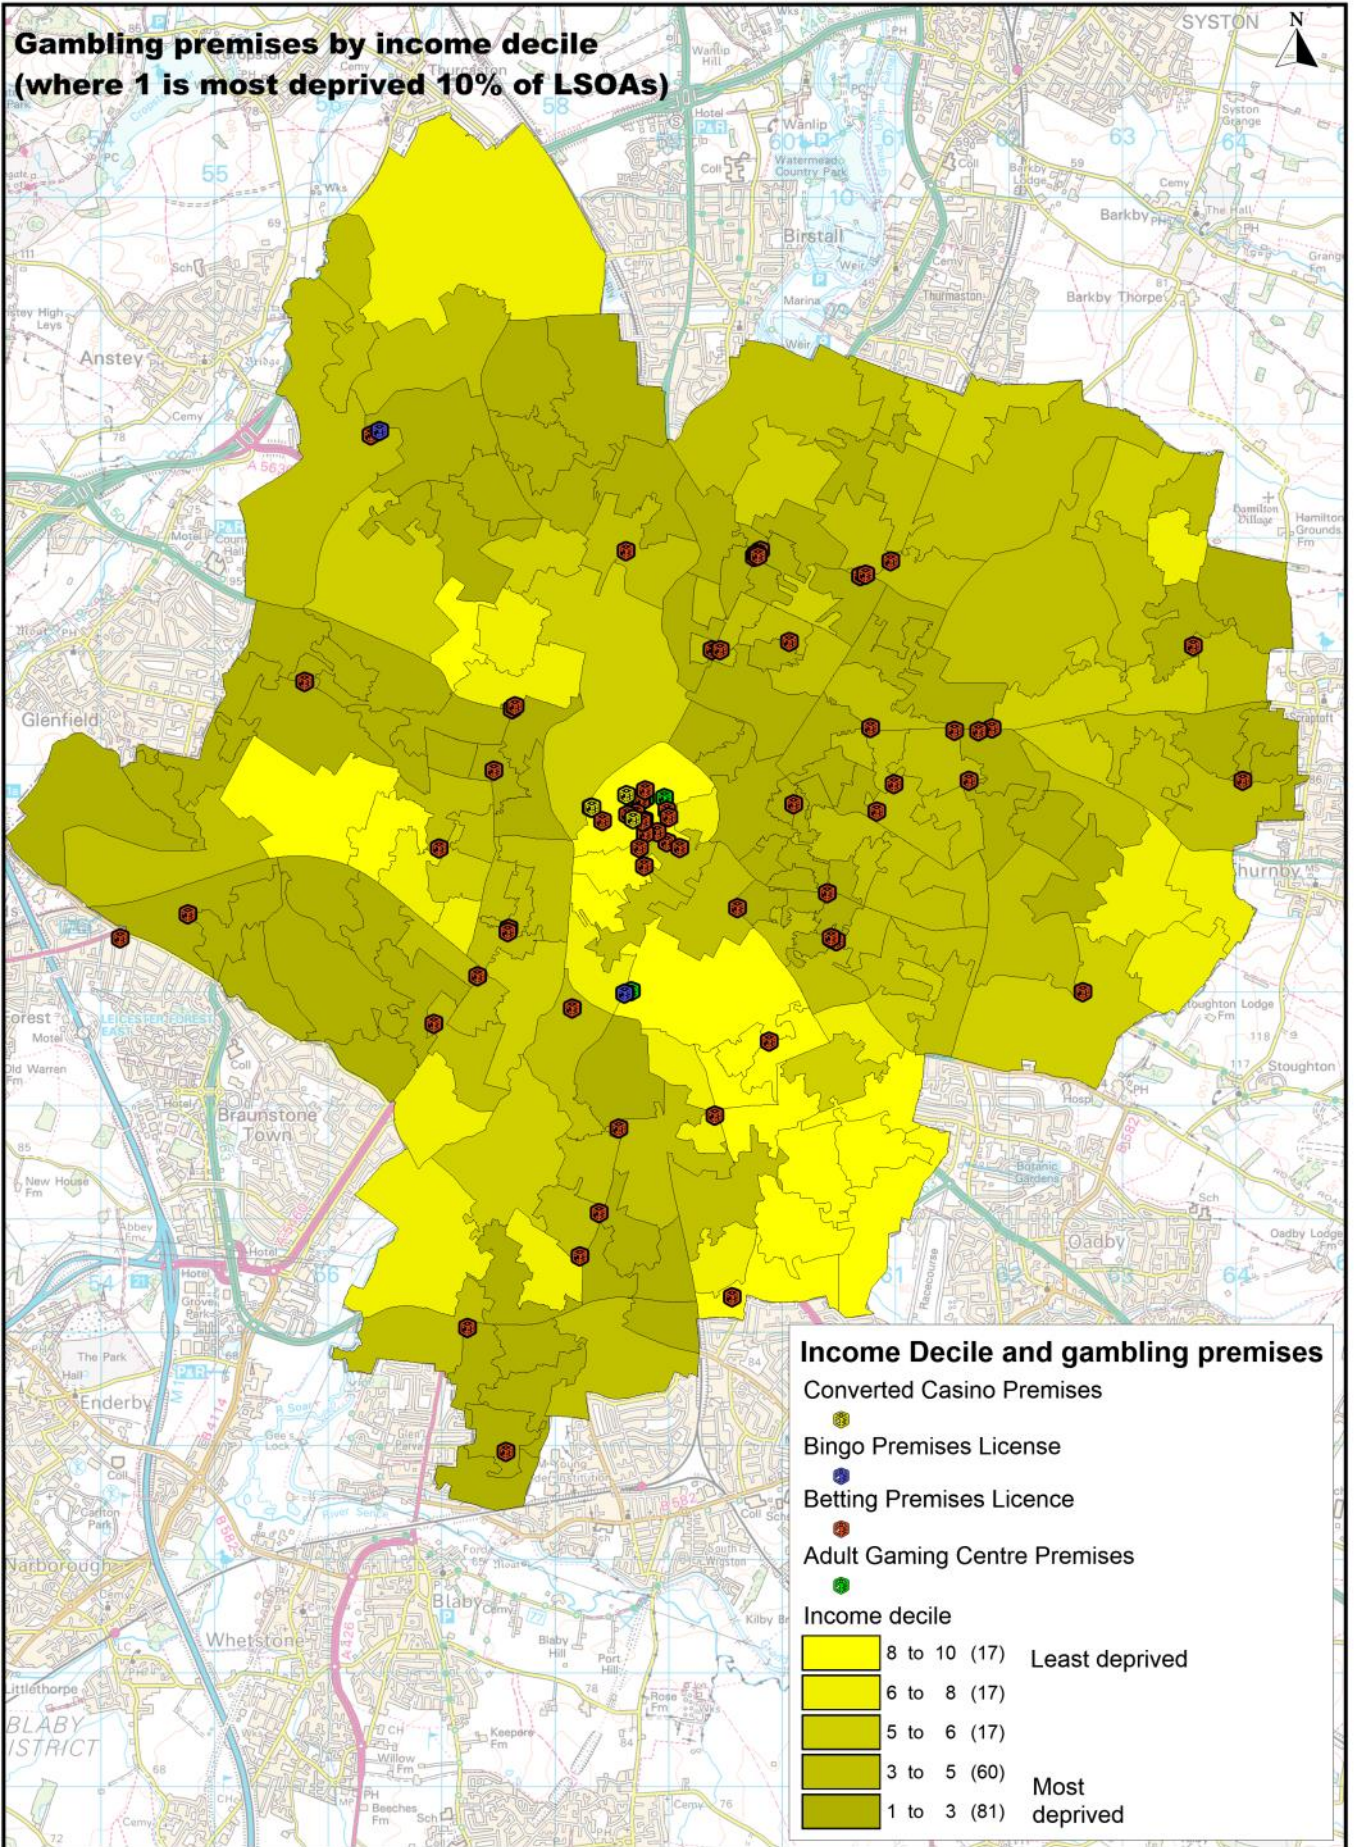

# Gambling premises and Jobcentre Plus offices

**Gambling premises and employment decile  
(where 1 is most deprived 10% of LSOAs)**

**Employment Decile and gambling pr**

- Converted Casino Premises
- Bingo Premises License
- Betting Premises Licence
- Adult Gaming Centre Premises

Indices of Deprivation by employment decile

6 to 10 (36)	Least deprived
5 to 6 (26)	
4 to 5 (30)	
3 to 4 (38)	
1 to 3 (62)	Most deprived

**Gambling premises by income decile  
(where 1 is most deprived 10% of LSOAs)**