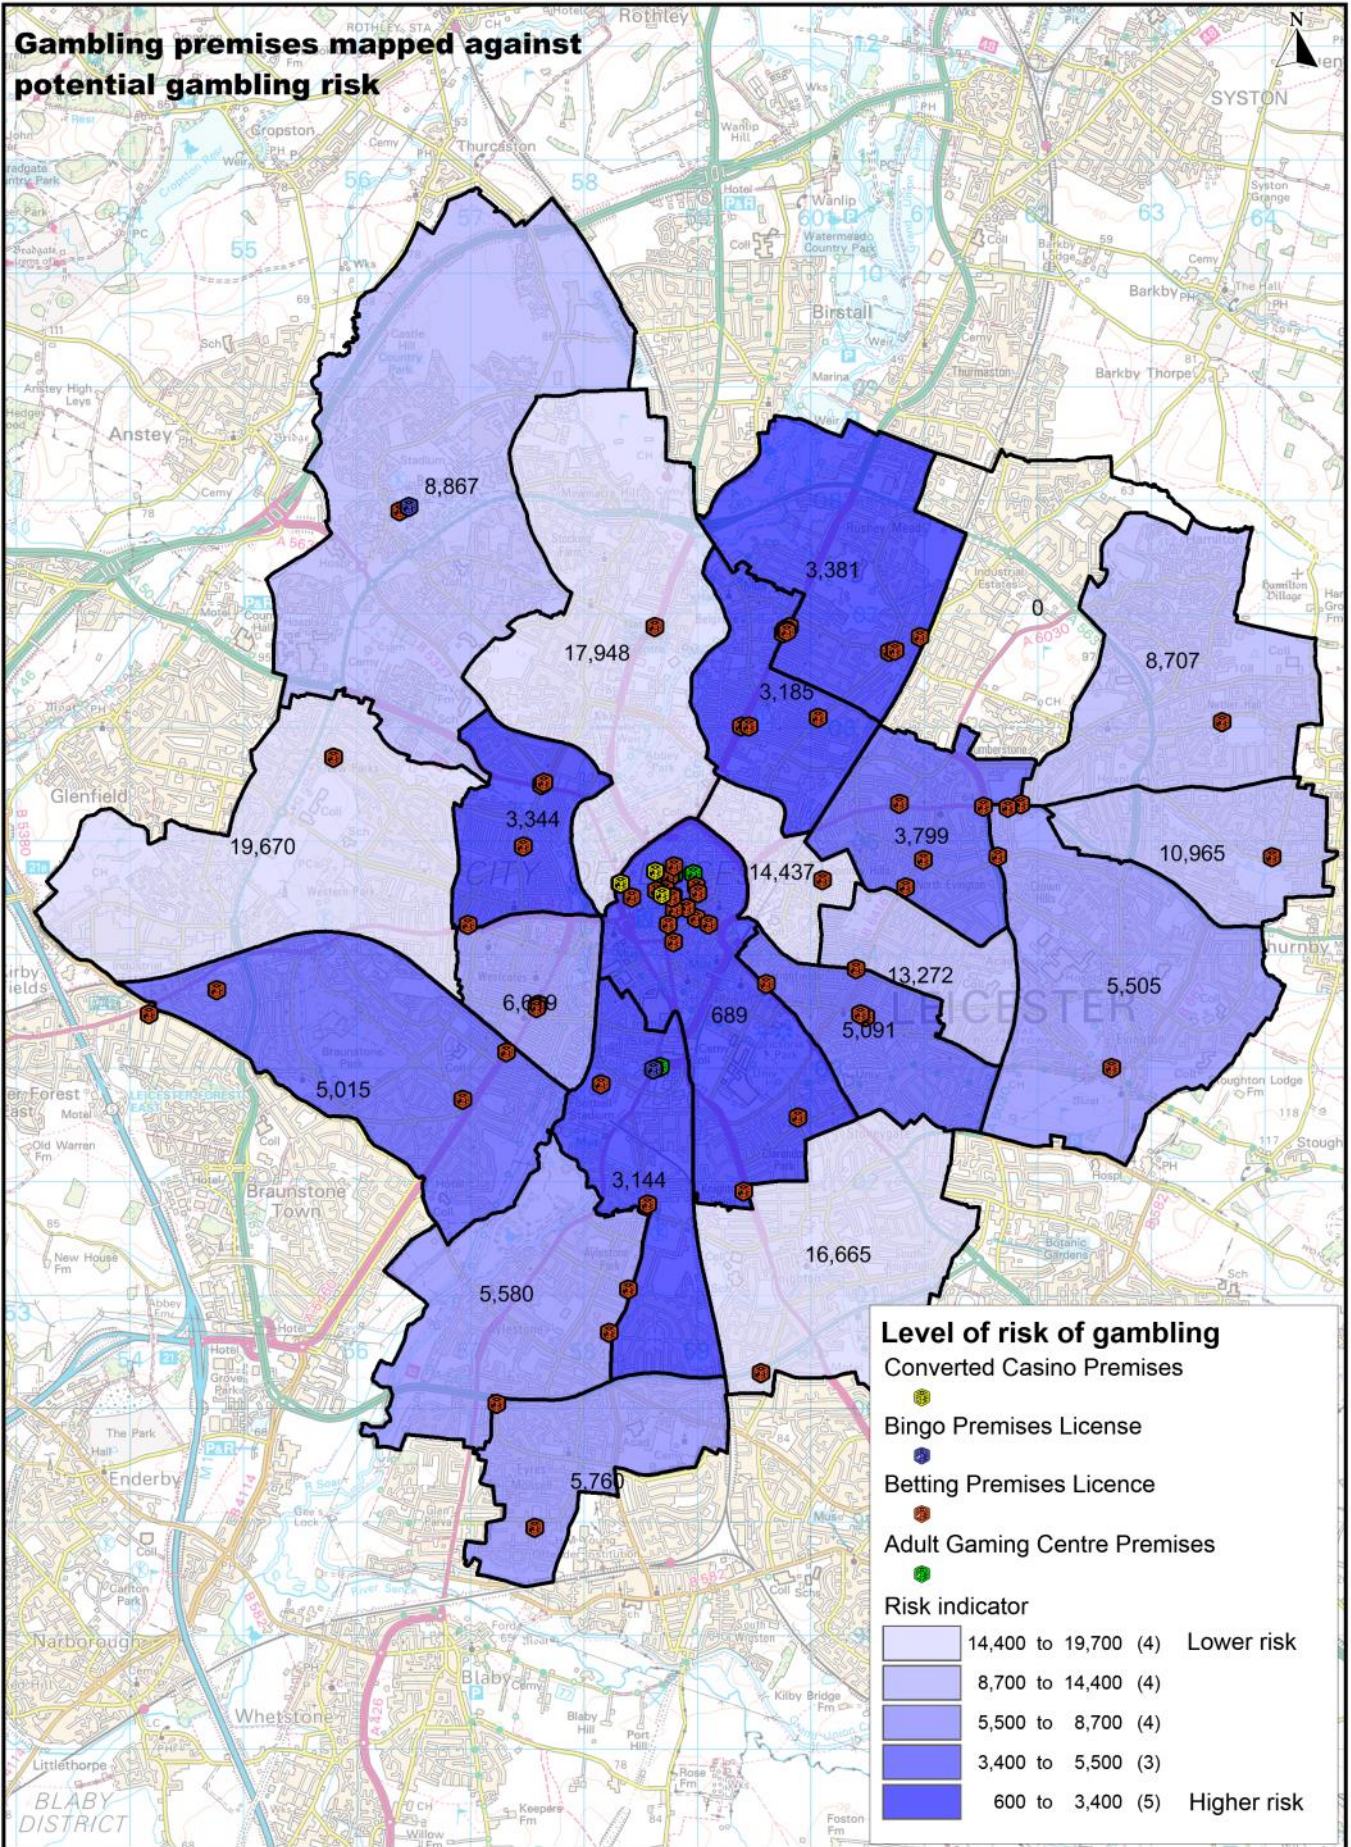

Gambling premises mapped against potential gambling risk

© Crown copyright and database rights
2015 Ordnance Survey 100019264

Date: 09/02/2016

This was calculated by dividing the ward population by the number of gambling premises for that ward.