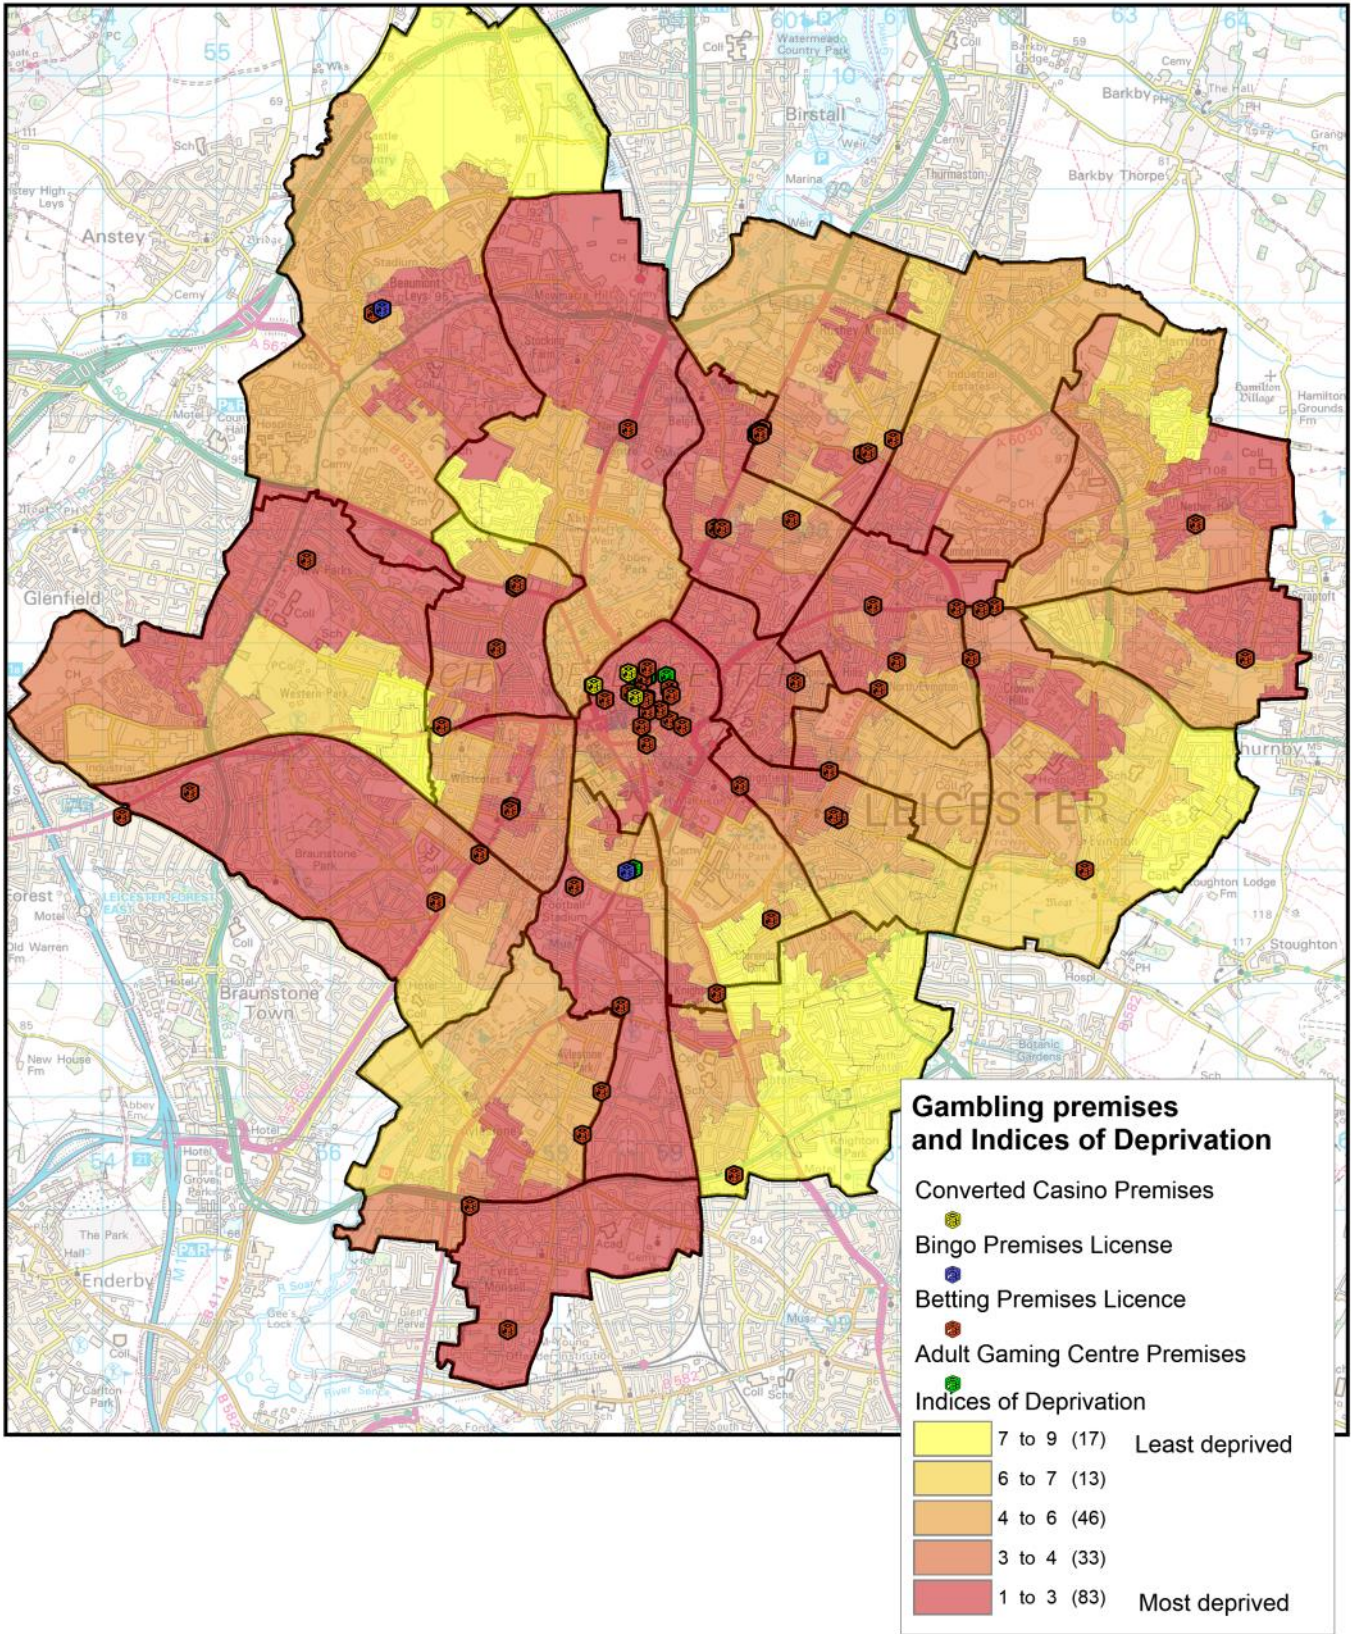

### East Midlands Unemployment rate - aged 16-64

Date	Economic activity rate - aged 16-64			
	numerator	denominator	percent	% who are economically
Oct 2014-Sep 2015	115,000	2,242,100	5.1	22.5

### Great Britain Unemployment rate - aged 16-64

Date	Economic activity rate - aged 16-64			
	numerator	denominator	percent	% who are economical-
Oct 2014-Sep 2015	1,710,200	30,713,000	5.6	22.3

	<b>Value</b>
<b>All usual residents</b>	329,839
<b>White</b>	166,636
English/Welsh/Scottish/Northern	148,629
Irish	2,524
Gypsy or Irish Traveller	417
Other White	15,066
<b>Mixed/multiple ethnic groups</b>	11,580
White and Black Caribbean	4,691
White and Black African	1,161
White and Asian	3,388
Other Mixed	2,340
<b>Asian/Asian British</b>	122,470
Indian	93,335
Pakistani	8,067
Bangladeshi	3,642
Chinese	4,245
Other Asian	13,181
<b>Black/African/Caribbean/Black British</b>	20,585
African	12,480
Caribbean	4,790
Other Black	3,315
<b>Other ethnic group</b>	8,568
Arab	3,311
Any other ethnic group	5,257

# Gambling premises and Indices of Deprivation

# Gambling premises mapped against population