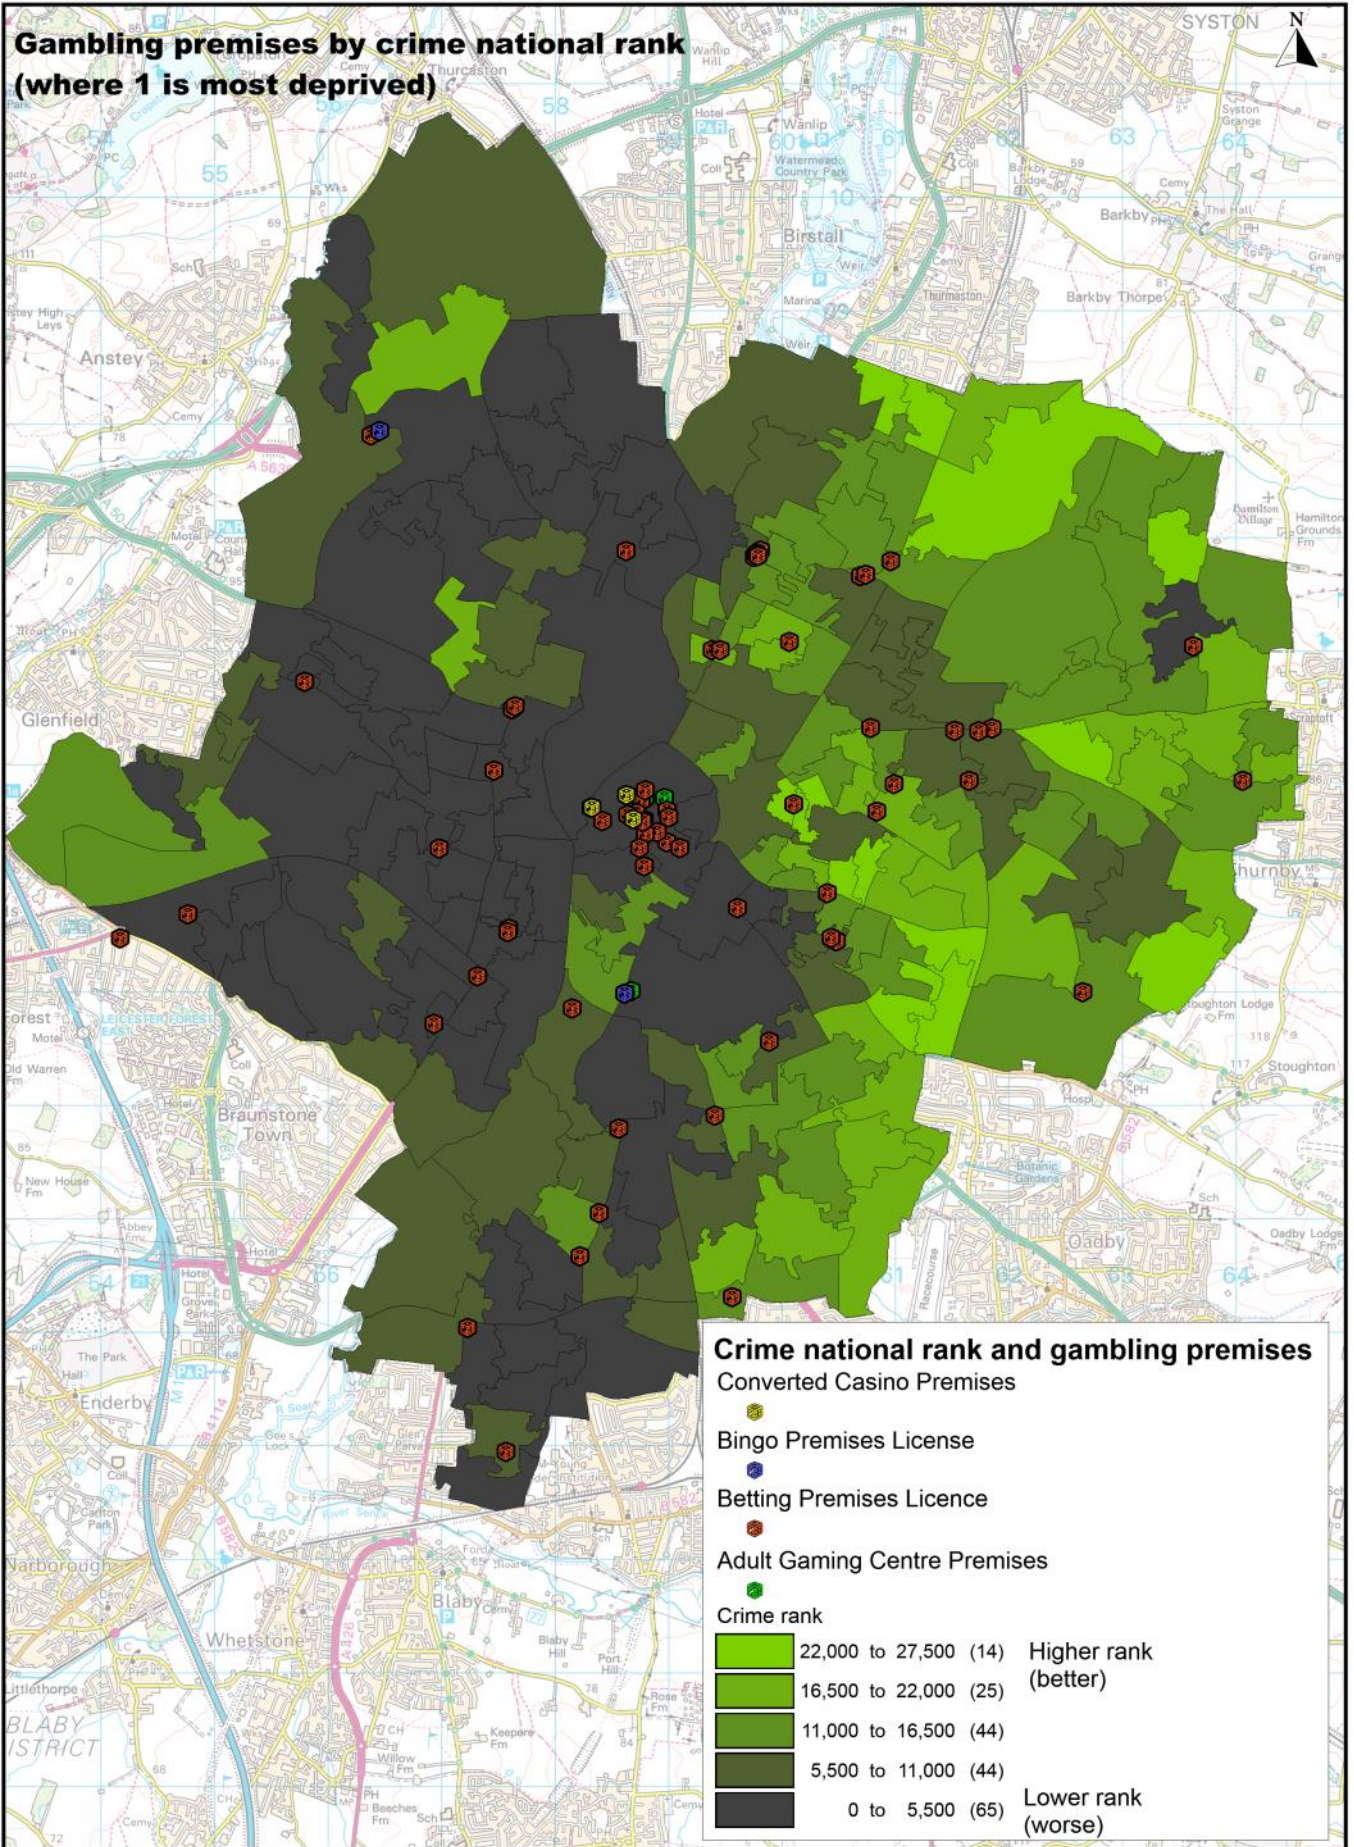

© Crown copyright and database rights  
2015 Ordnance Survey 100019264

Date: 09/02/2016

<b>Origin</b>	<b>Destination</b>	<b>Distance_Result</b>	<b>Distance_Unit</b>	<b>Criteria1</b>	<b>Criteria2</b>
William Hill	Oakam Ltd	3.987734	metres		
Betfred	Cash Generator	7.069325	metres		
Ladbrokes	PerfectHome	7.608928	metres		
Ladbrokes	H&T Pawnbrokers	11.038254	metres		
Paddy Power	PerfectHome	13.308600	metres		
William Hill	Everyday Loans	21.911462	metres		
Stan James	Cash Shop	22.554311	metres		
William Hill	The Money Shop	66.099921	metres		
Ladbrokes	Loans 2 Go	71.907291	metres		
Betfred	H&T Pawnbrokers	123.150580	metres		
Coral	The Money Shop	133.002580	metres		
Coral Racing Ltd	The Money Shop	138.115610	metres		
Stan James	Universal Cash Loans	159.033101	metres		
Ladbrokes	The Money Shop	169.607738	metres		
William Hill	The Money Shop	234.057672	metres		
Mark Jarvis	Universal Cash Loans	257.695430	metres		
Ladbrokes	Universal Cash Loans	319.315140	metres		
Betfred	Mortgages & Loans	357.947998	metres		
Paddy Power	Mortgages & Loans	379.215426	metres		

# Crime

**Gambling premises by crime decile  
(where 1 is most deprived 10% of LSOAs)**

**Crime Decile and gambling premises**

Converted Casino Premises  
 Bingo Premises License  
 Betting Premises Licence  
 Adult Gaming Centre Premises

**Crime decile**

	7 to 9 (24)	Higher rank (better)
	6 to 7 (17)	
	4 to 6 (49)	
	3 to 4 (26)	Lower rank (worse)
	1 to 3 (76)	

**Gambling premises by crime national rank  
(where 1 is most deprived)**

**Crime national rank and gambling premises**