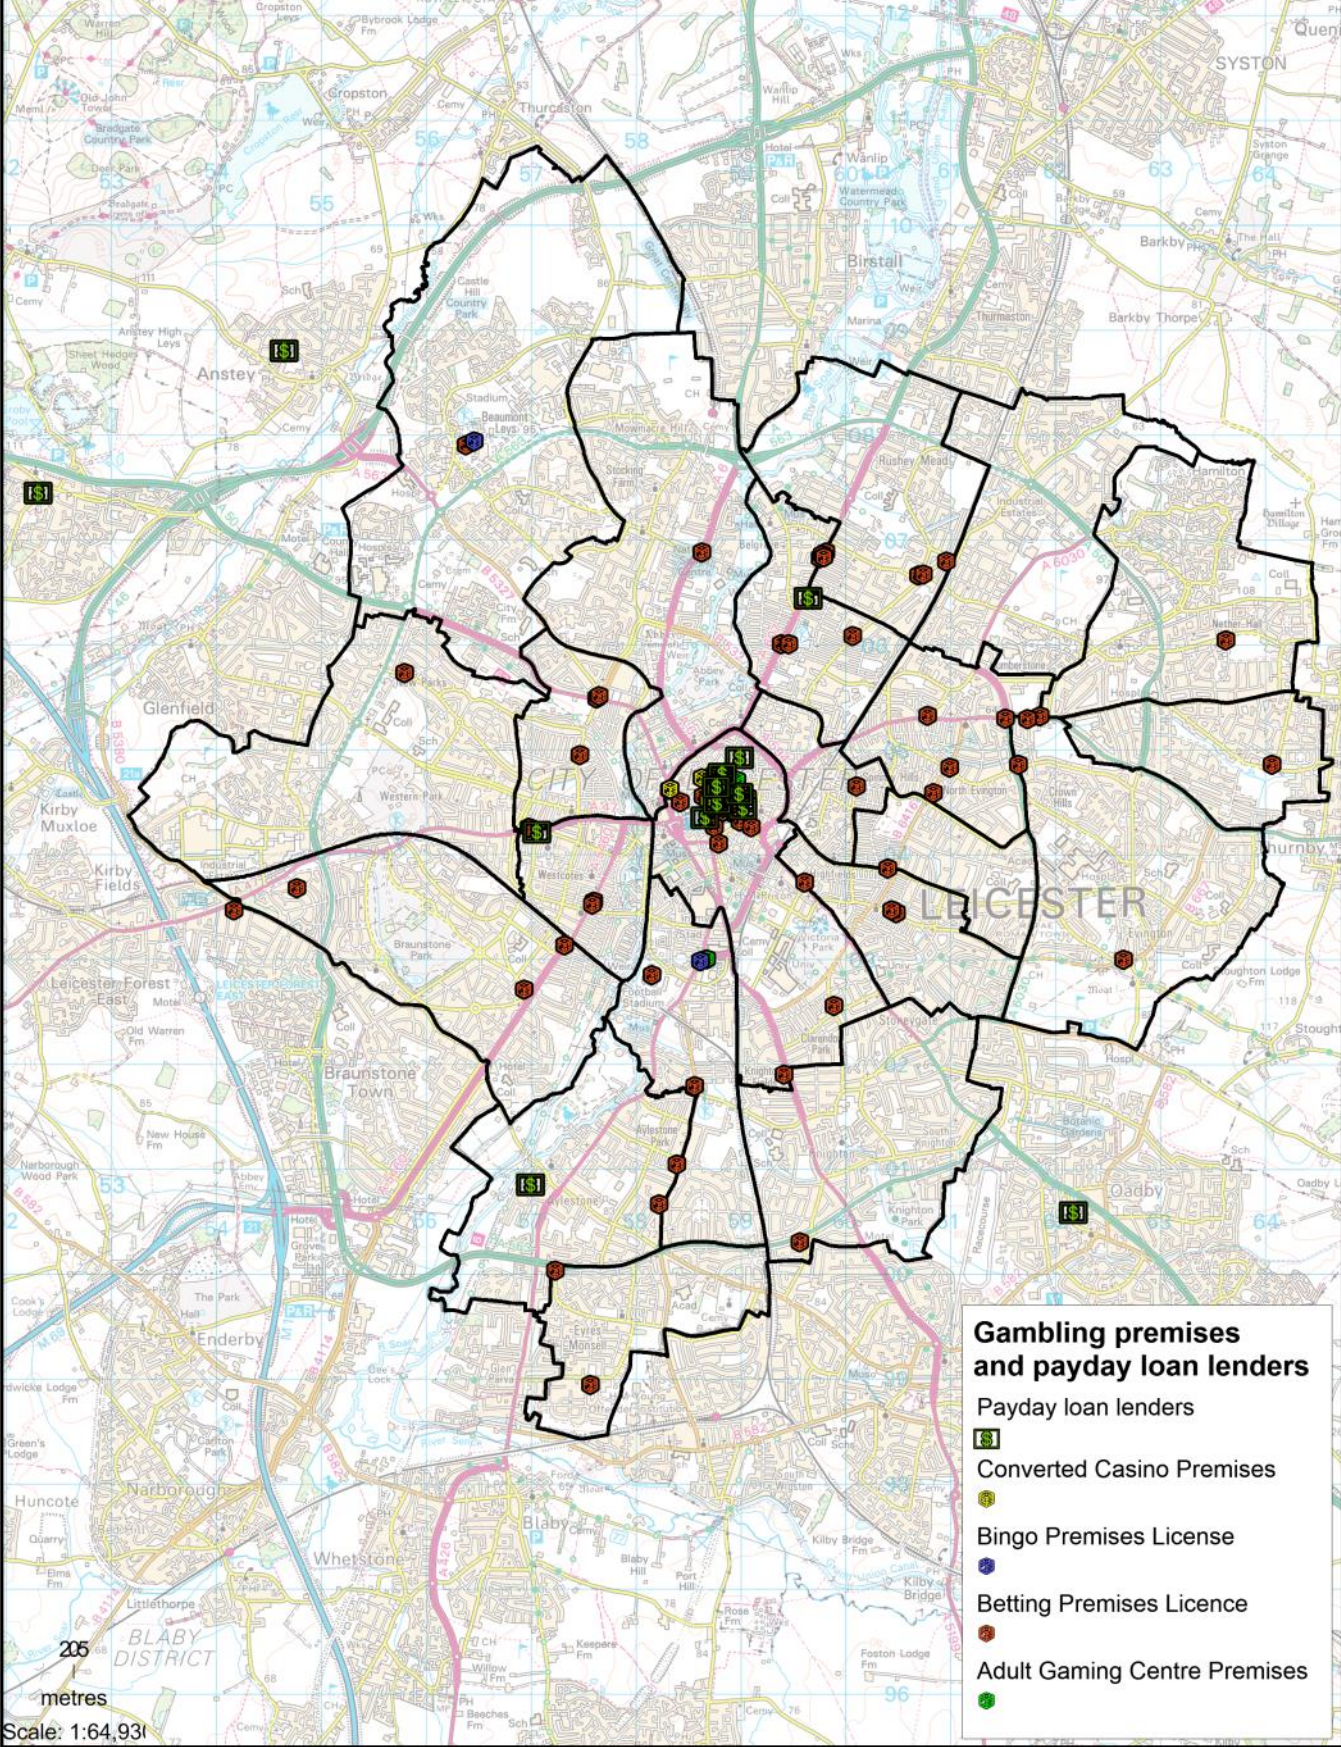

Gambling premises and payday loan lenders