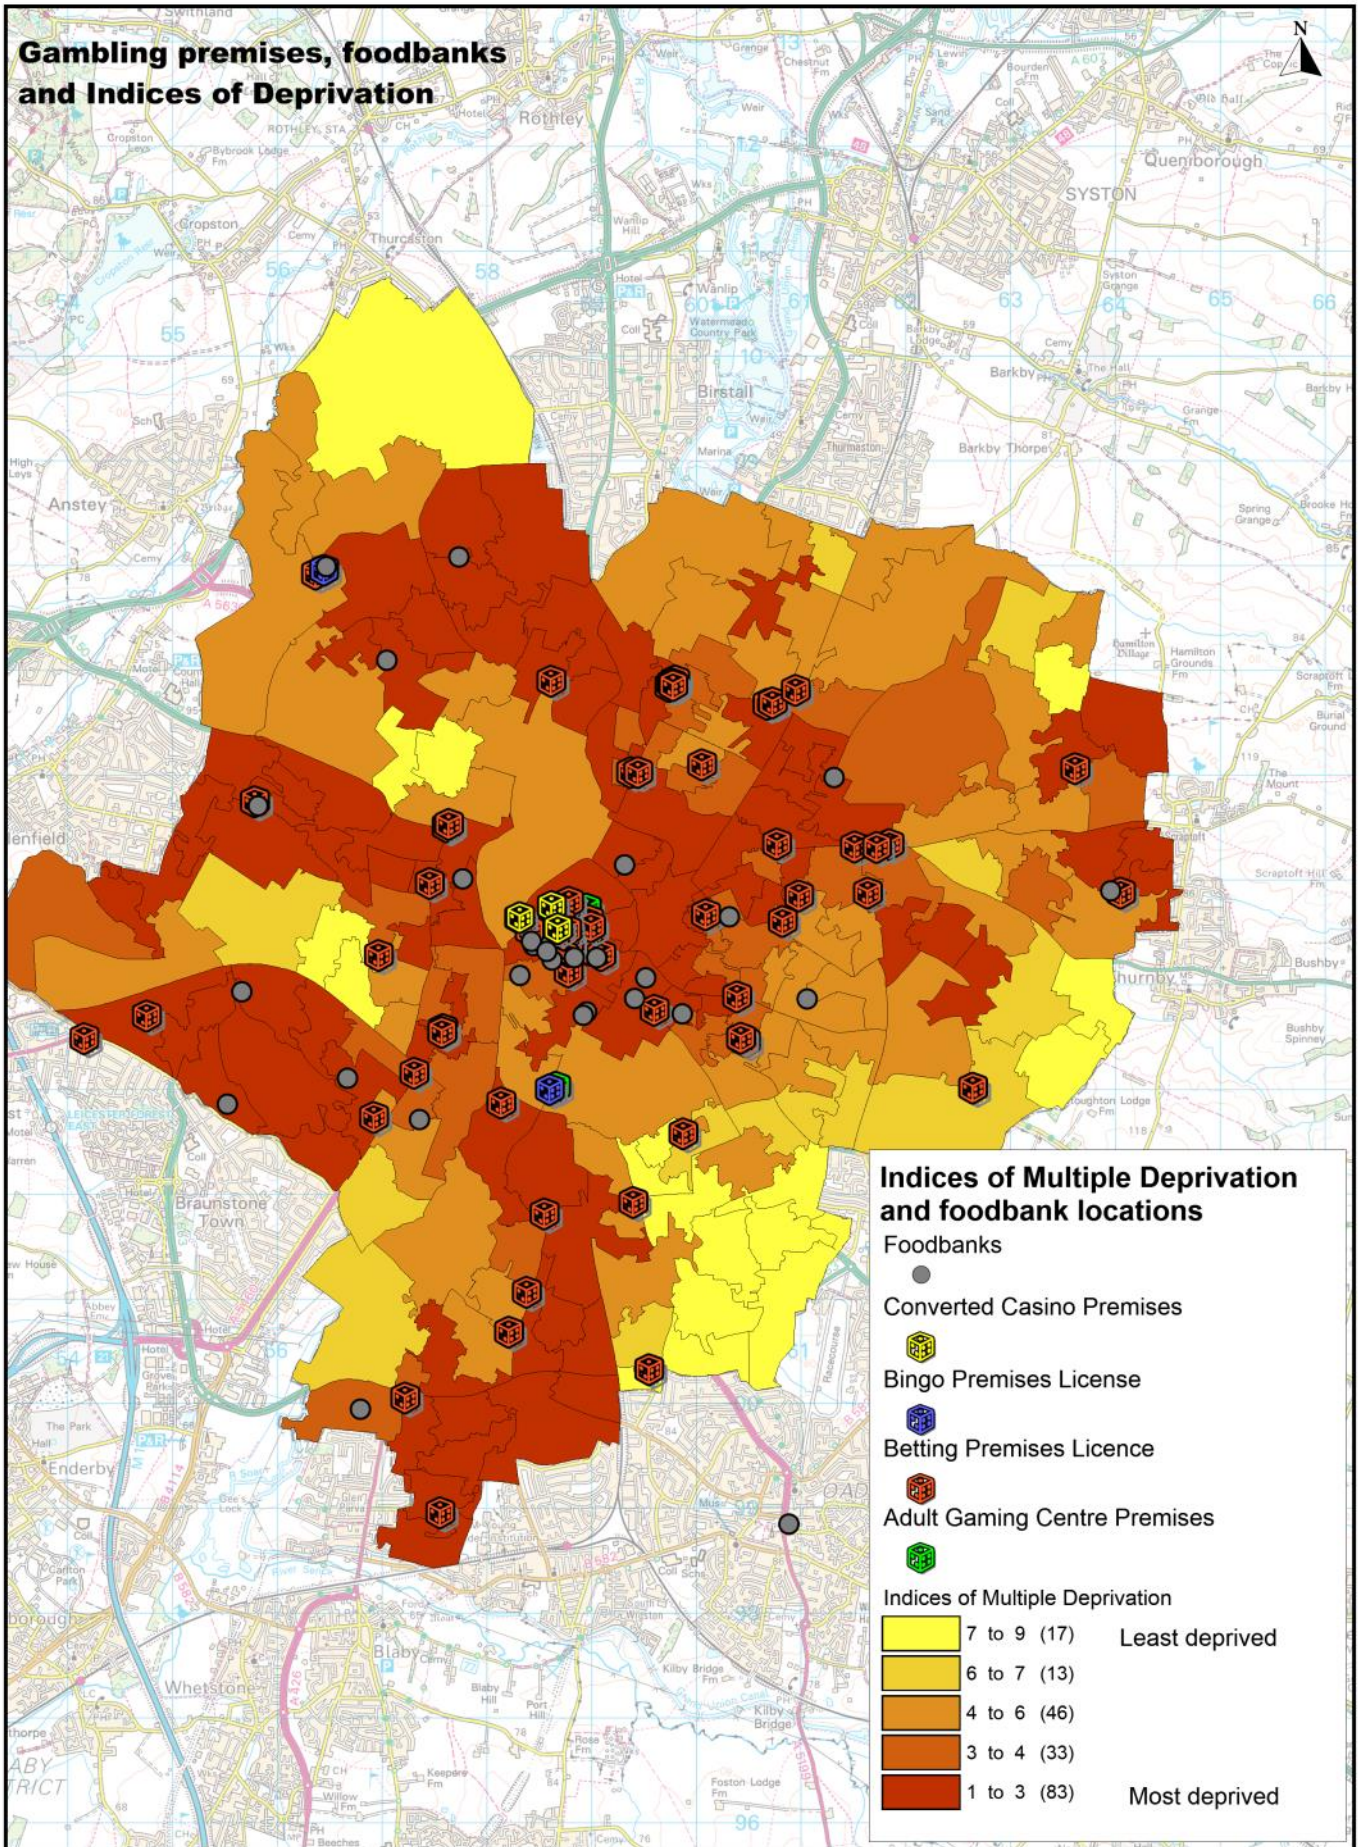

Gambling premises, foodbanks and Indices of Deprivation