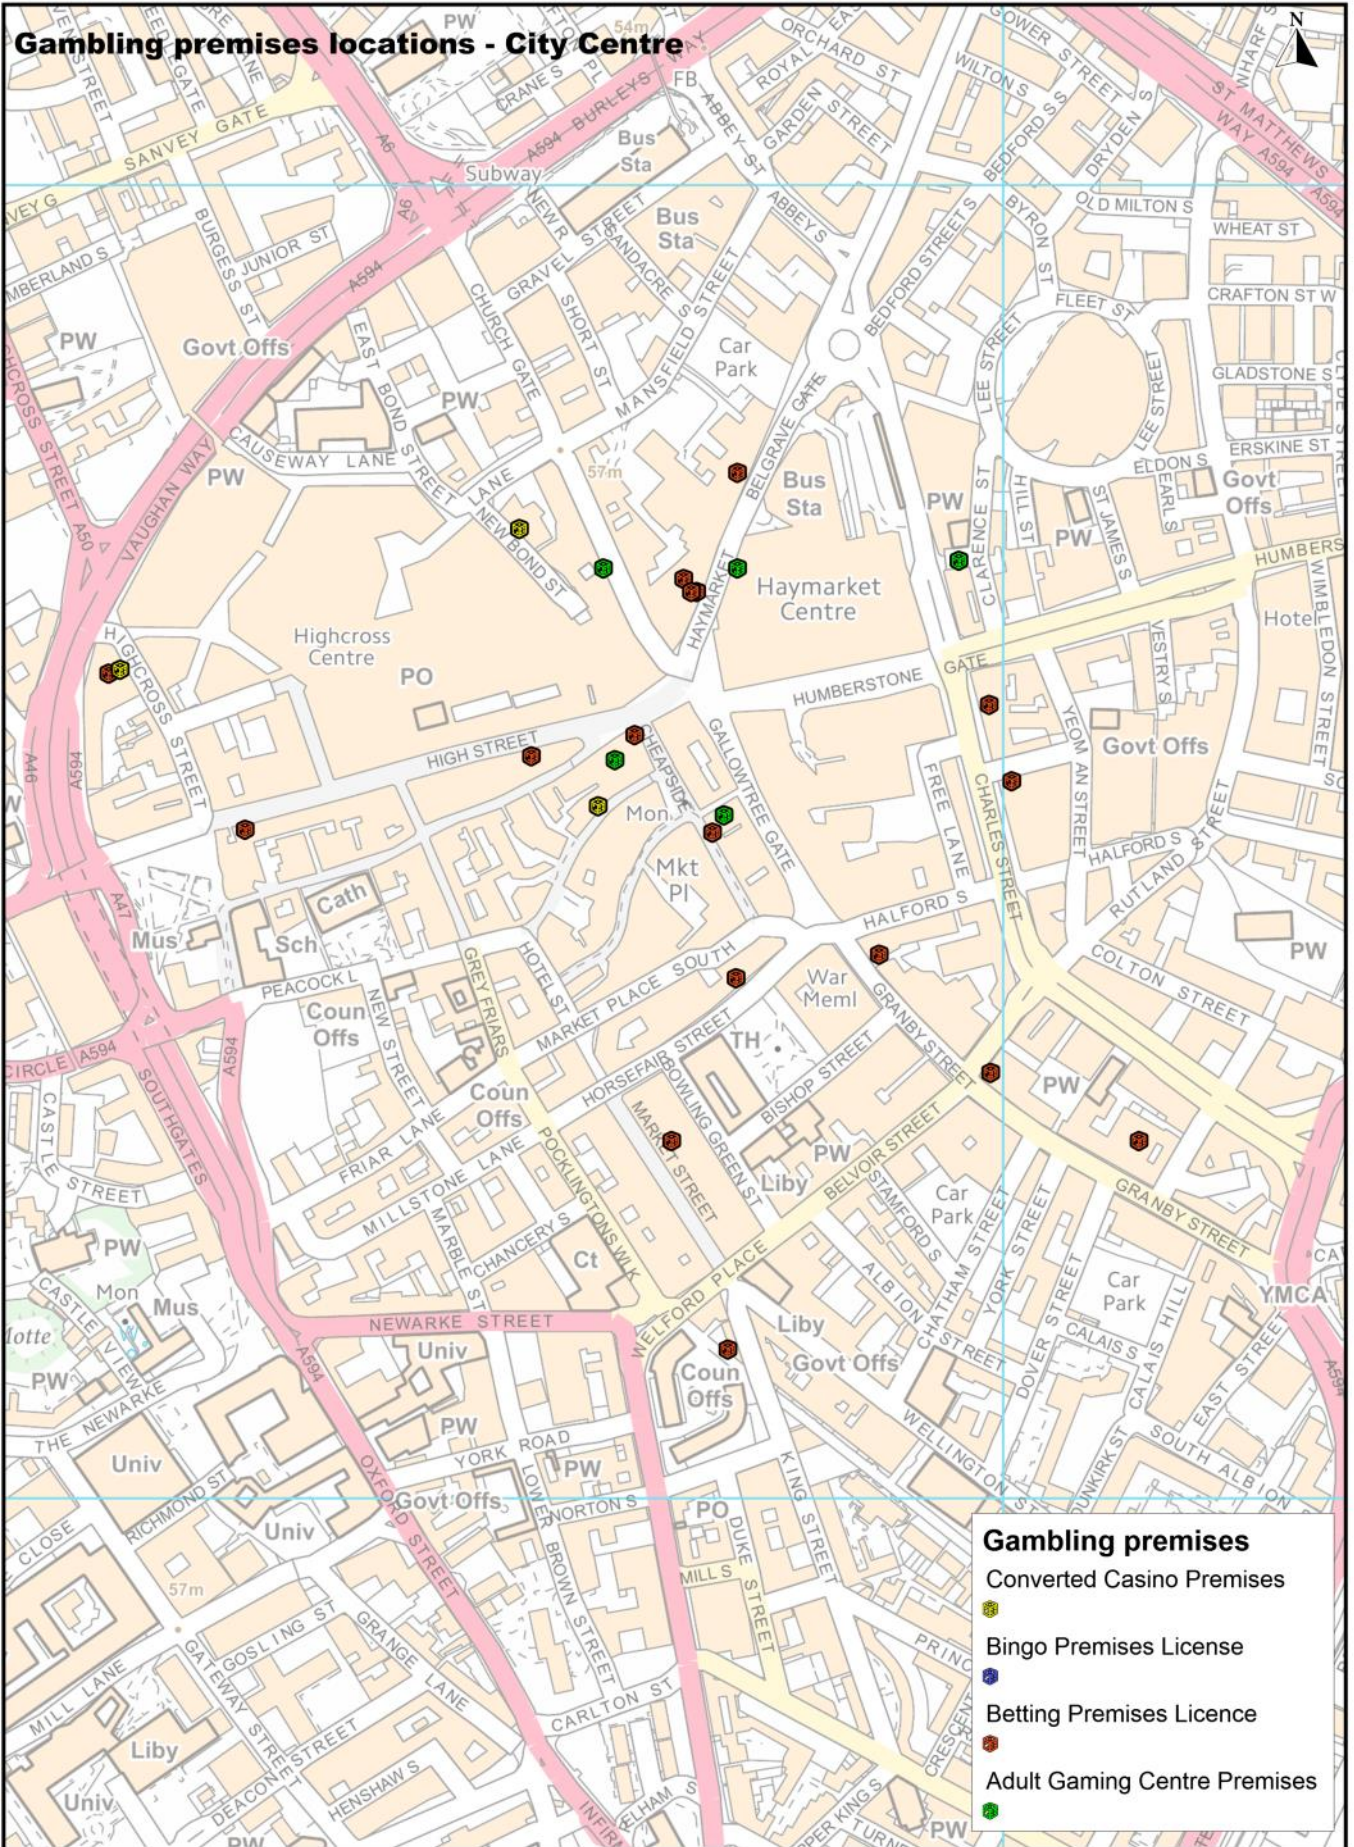

# Gambling premises data for the Gambling Scrutiny Committee—Feb 2016

# Gambling premises locations - City Centre